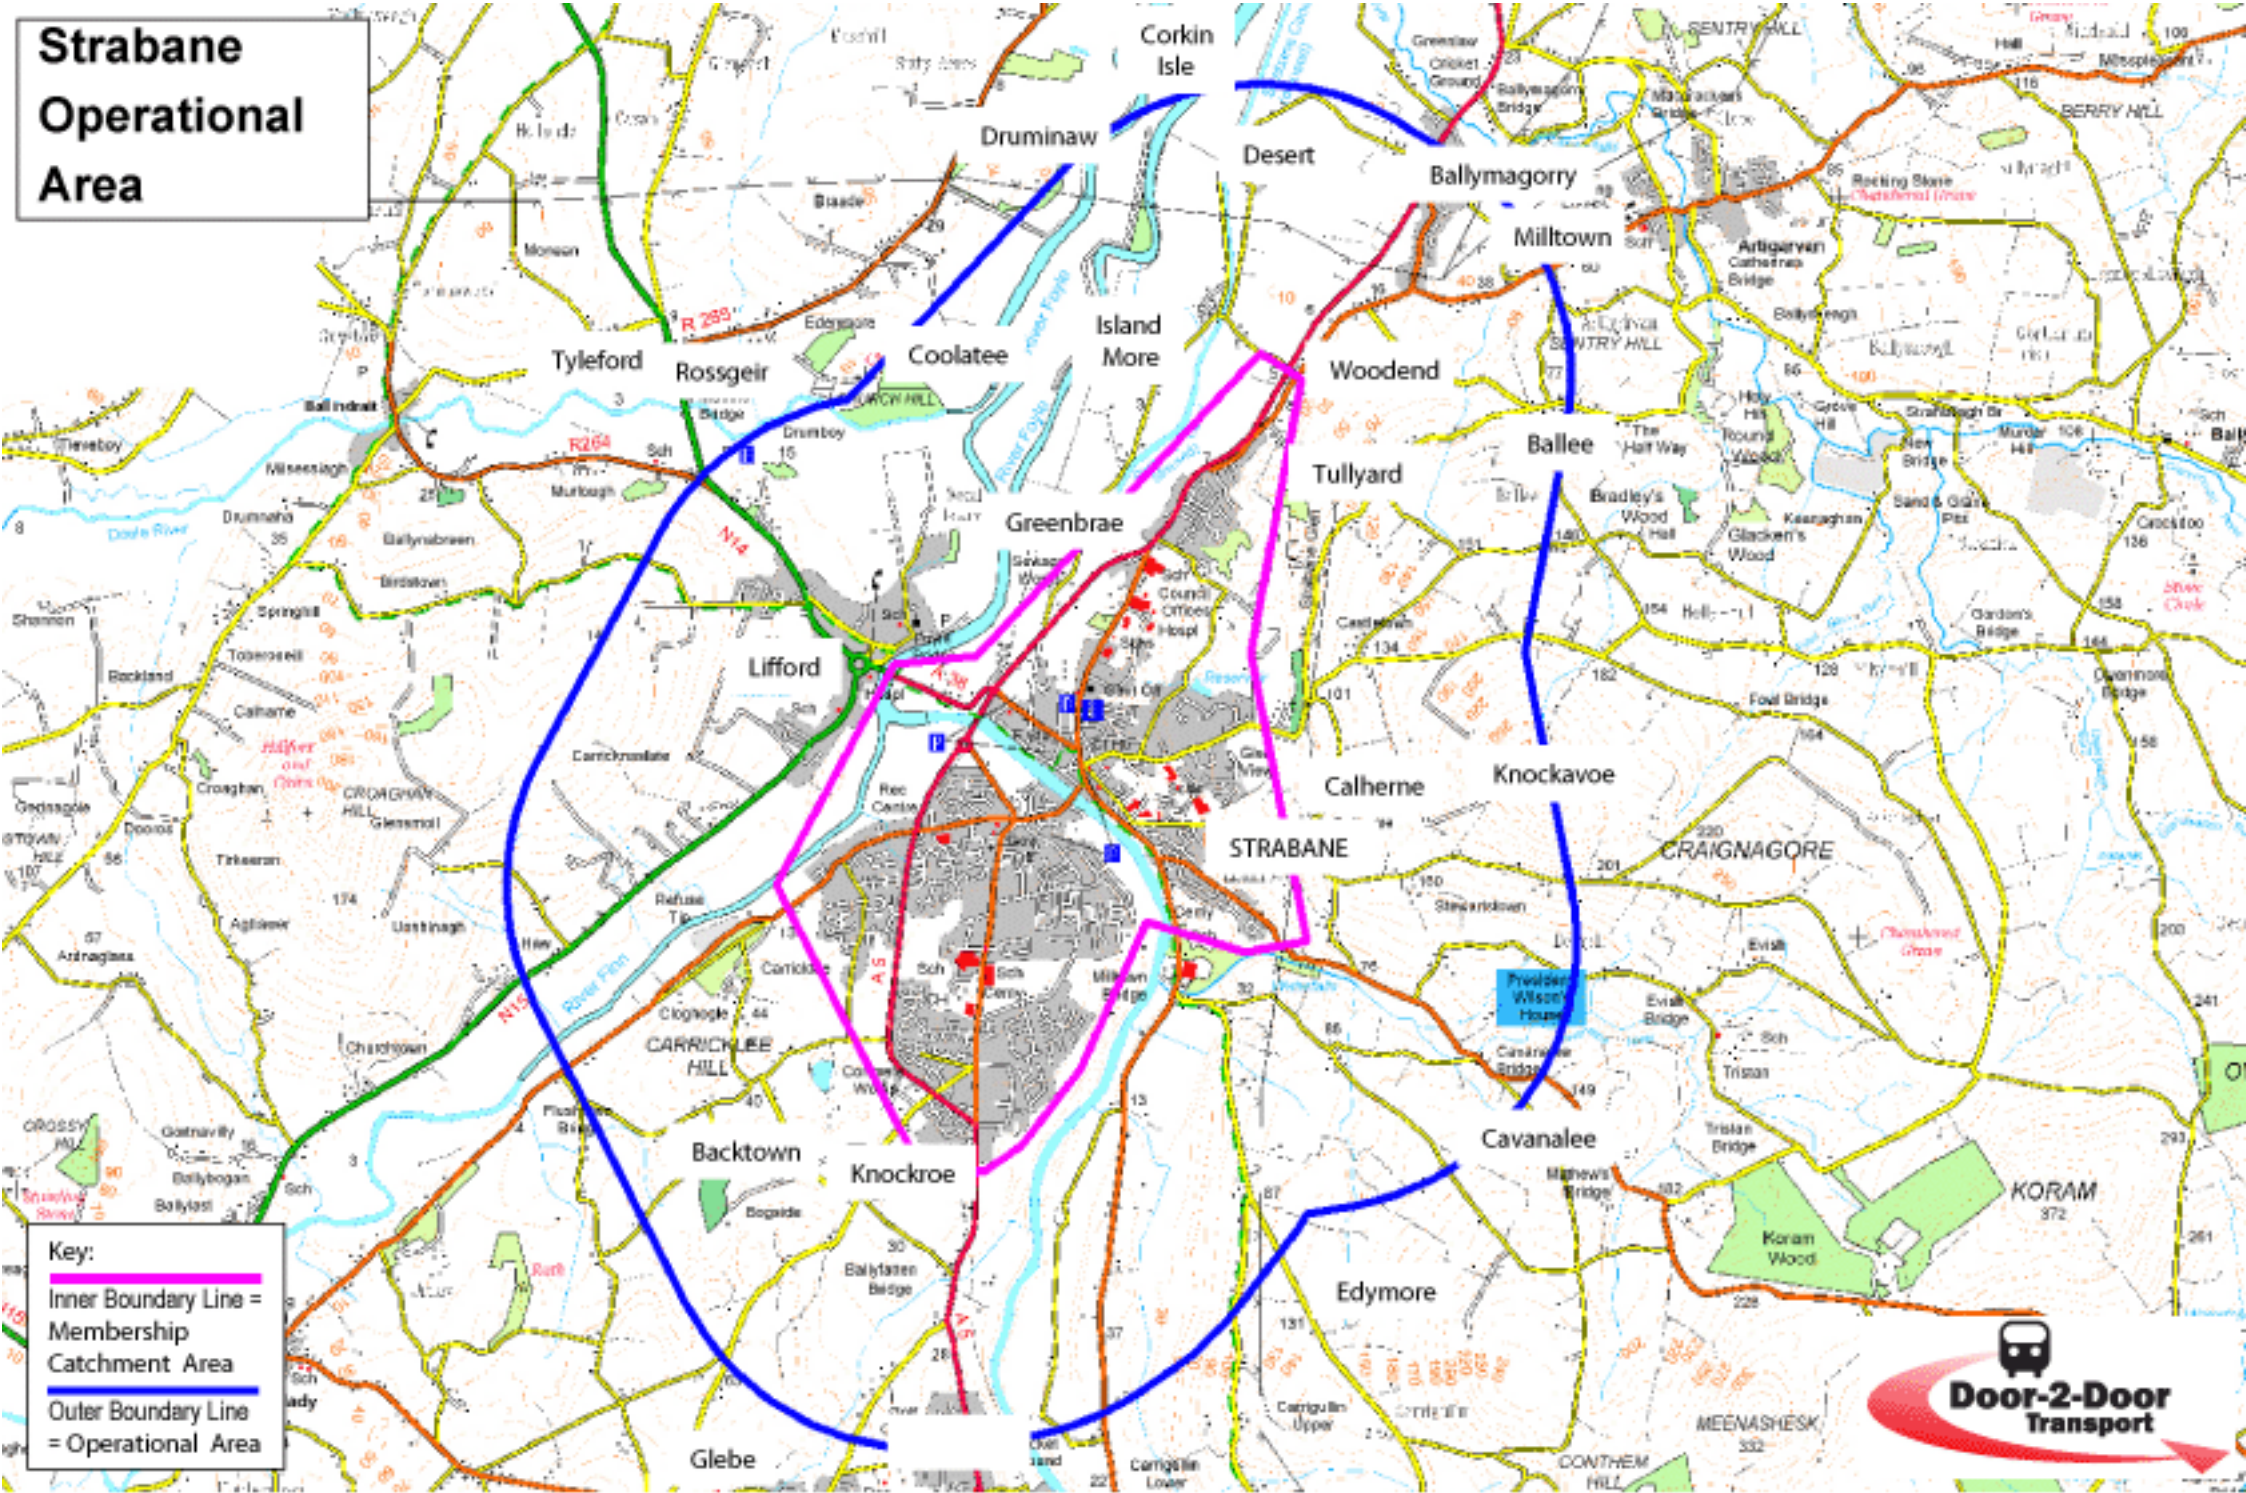

# Strabane Operational Area

**Key:**  
 Inner Boundary Line = Membership Area  
 Catchment Area  
 Outer Boundary Line = Operational Area