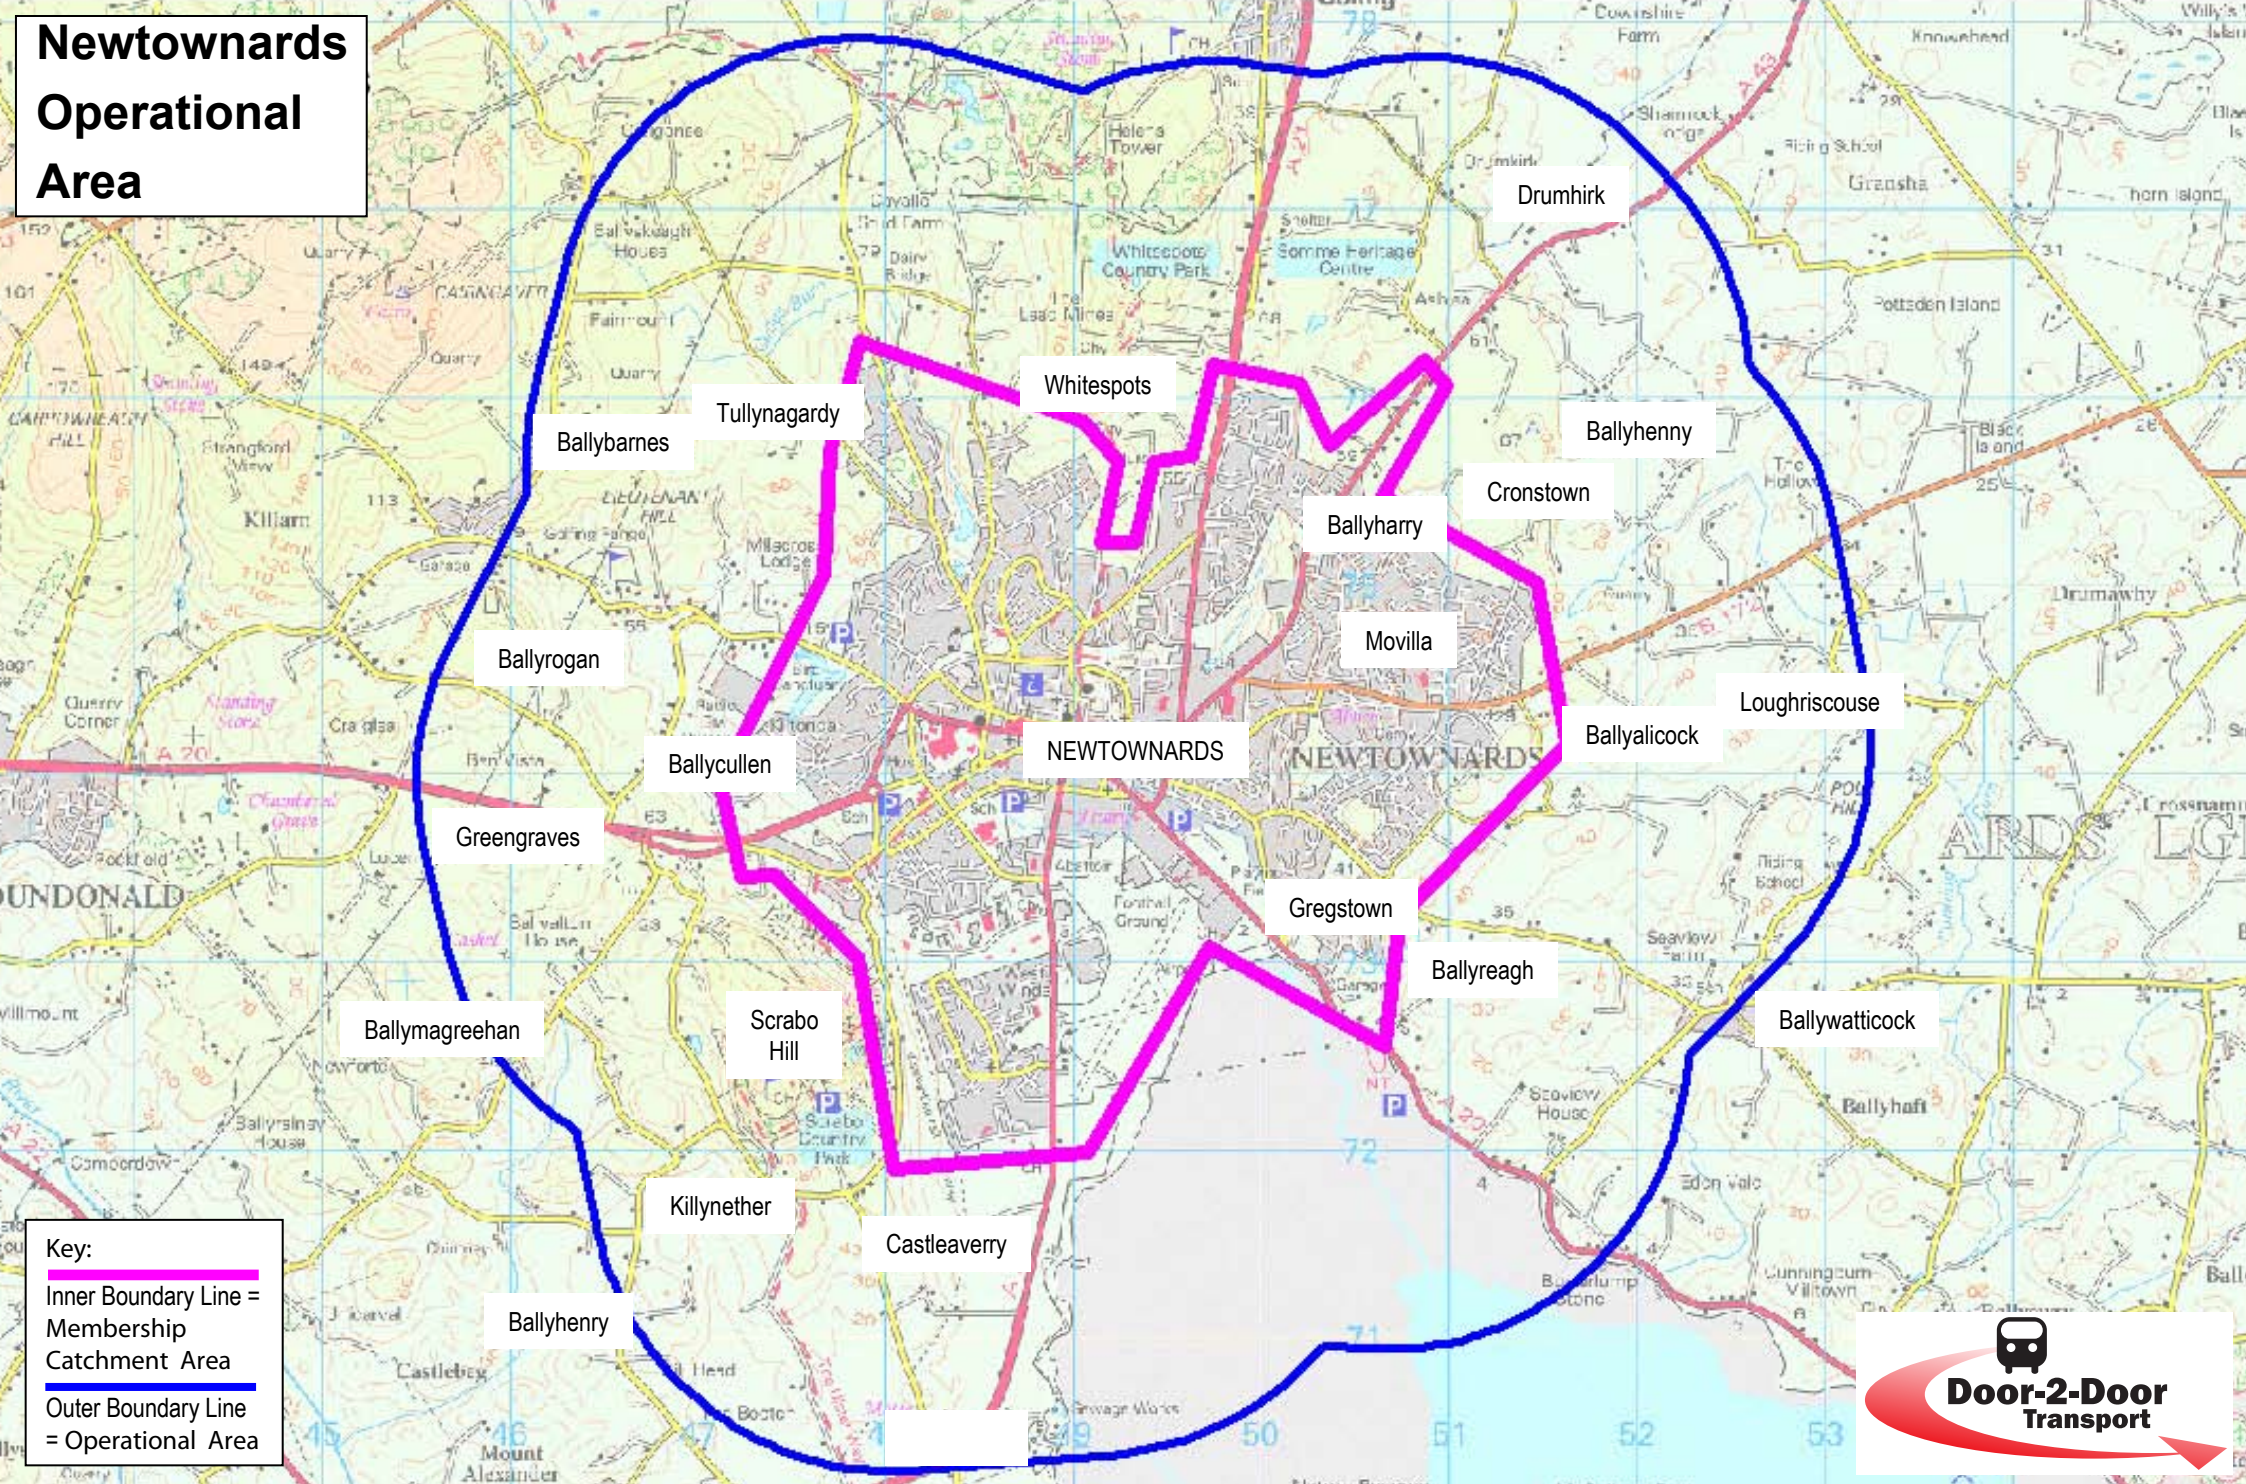

Newtownards Operational Area

Key:
 Inner Boundary Line = Membership Catchment Area
 Outer Boundary Line = Operational Area