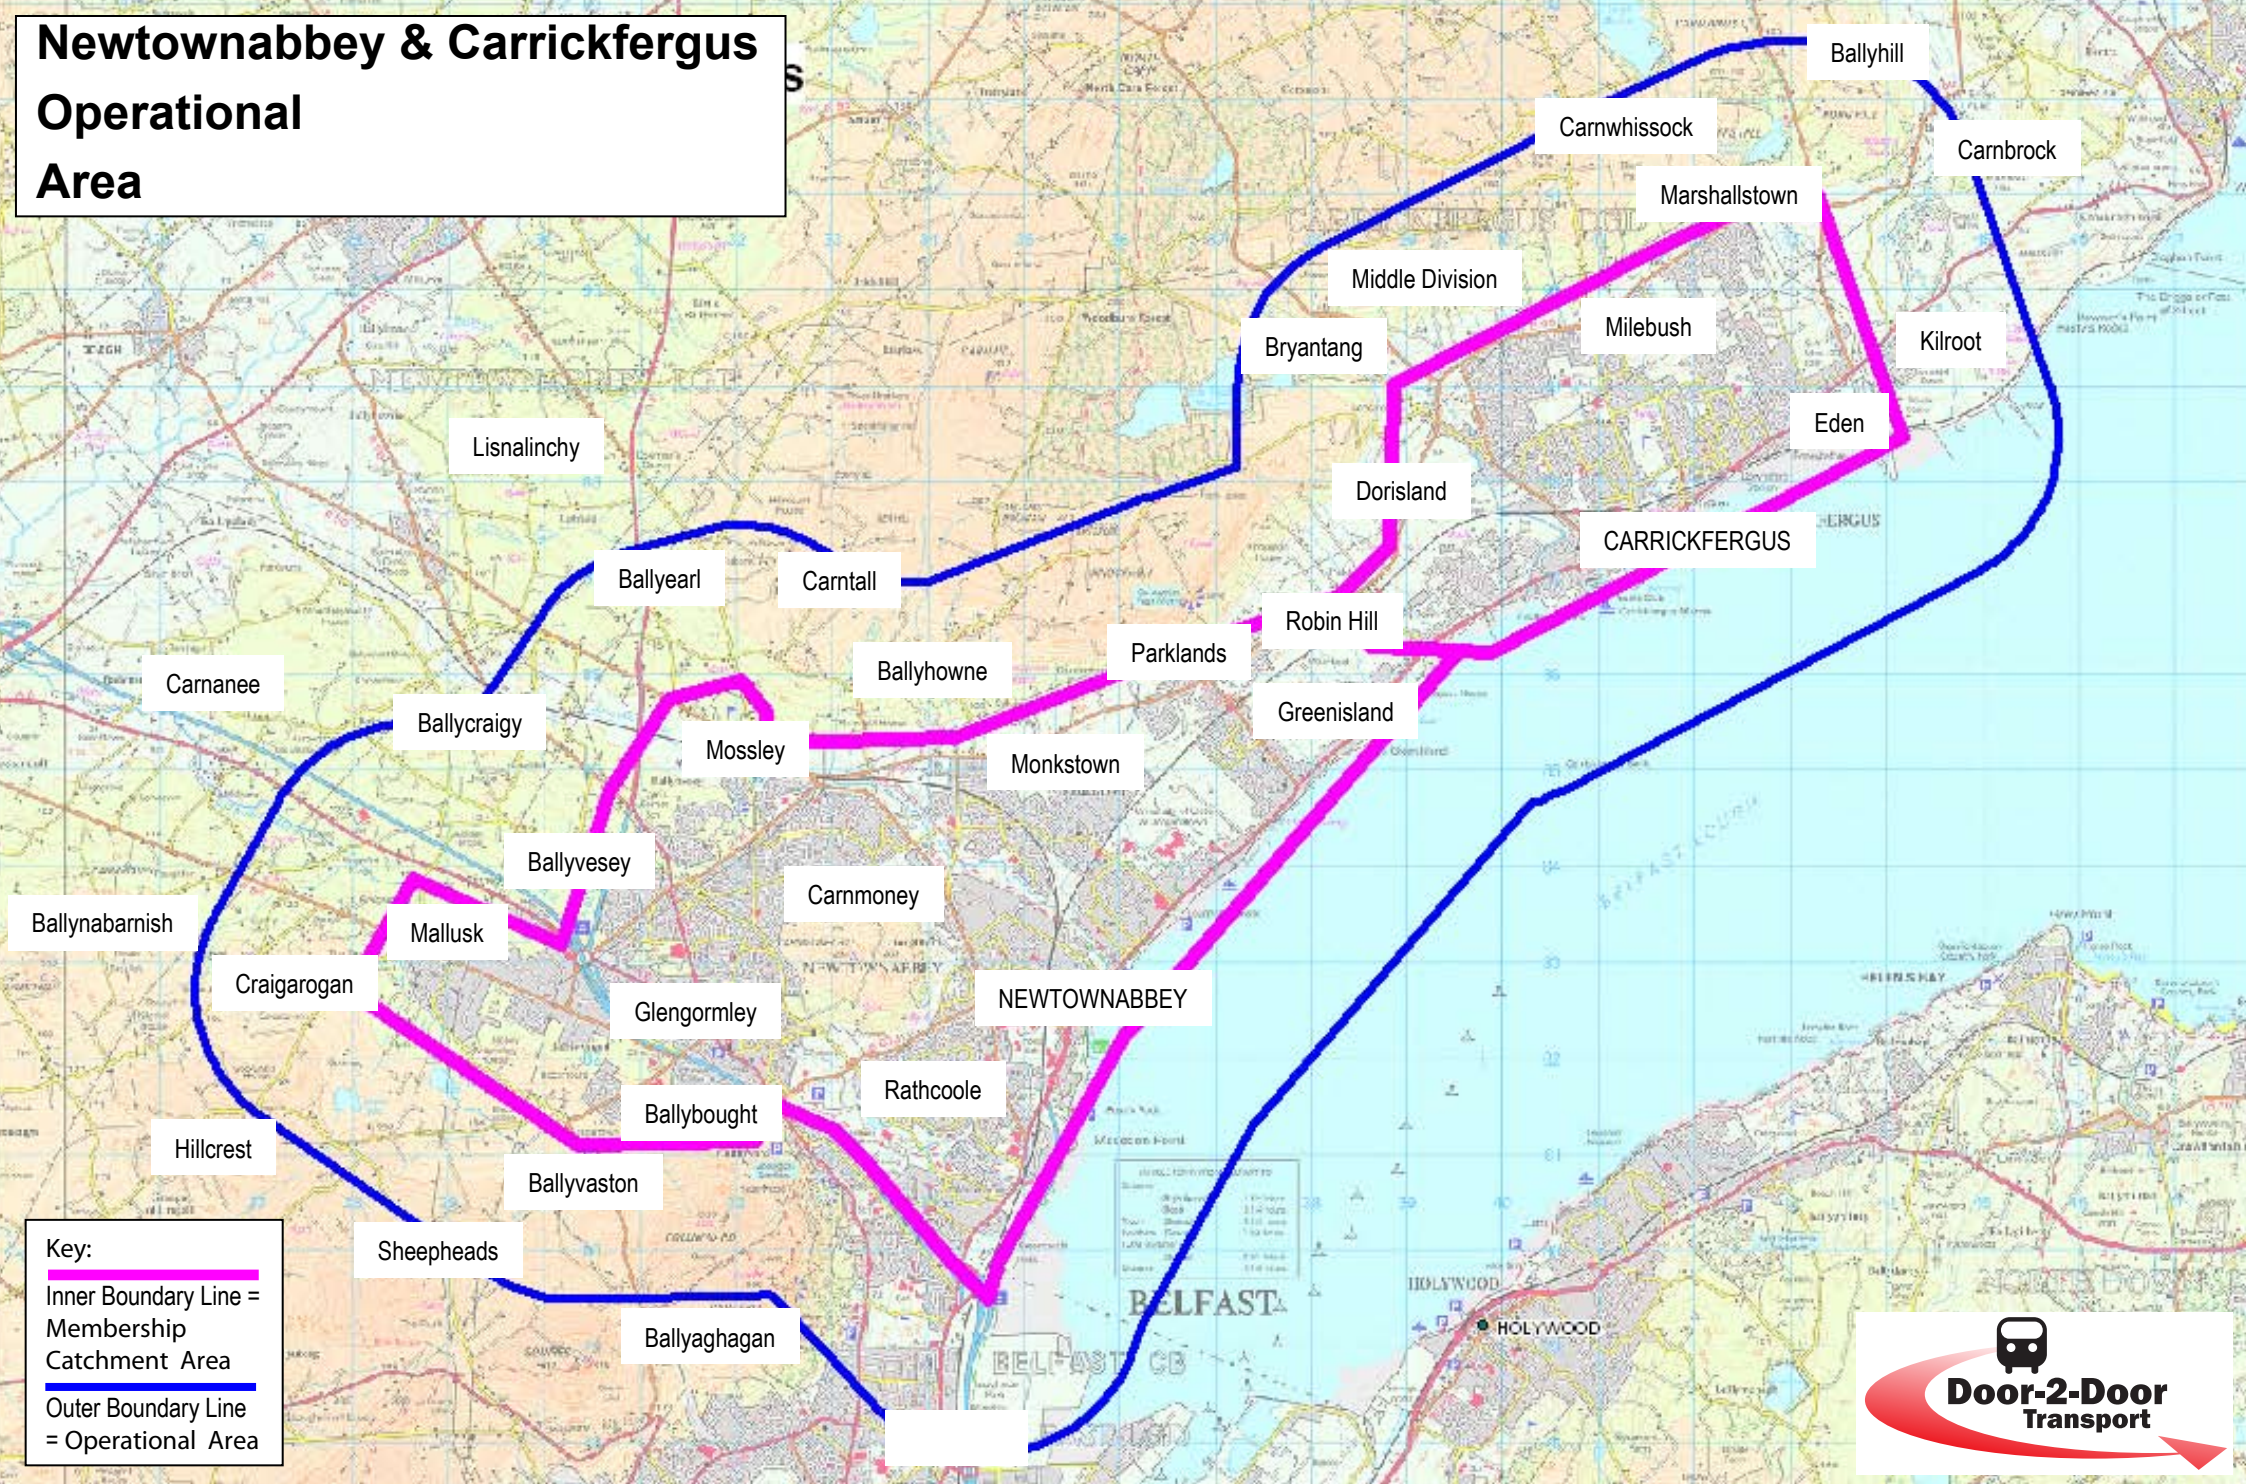

# Newtownabbey & Carrickfergus Operational Area

**Key:**  
 Inner Boundary Line =  
 Membership  
 Catchment Area  
 Outer Boundary Line  
 = Operational Area