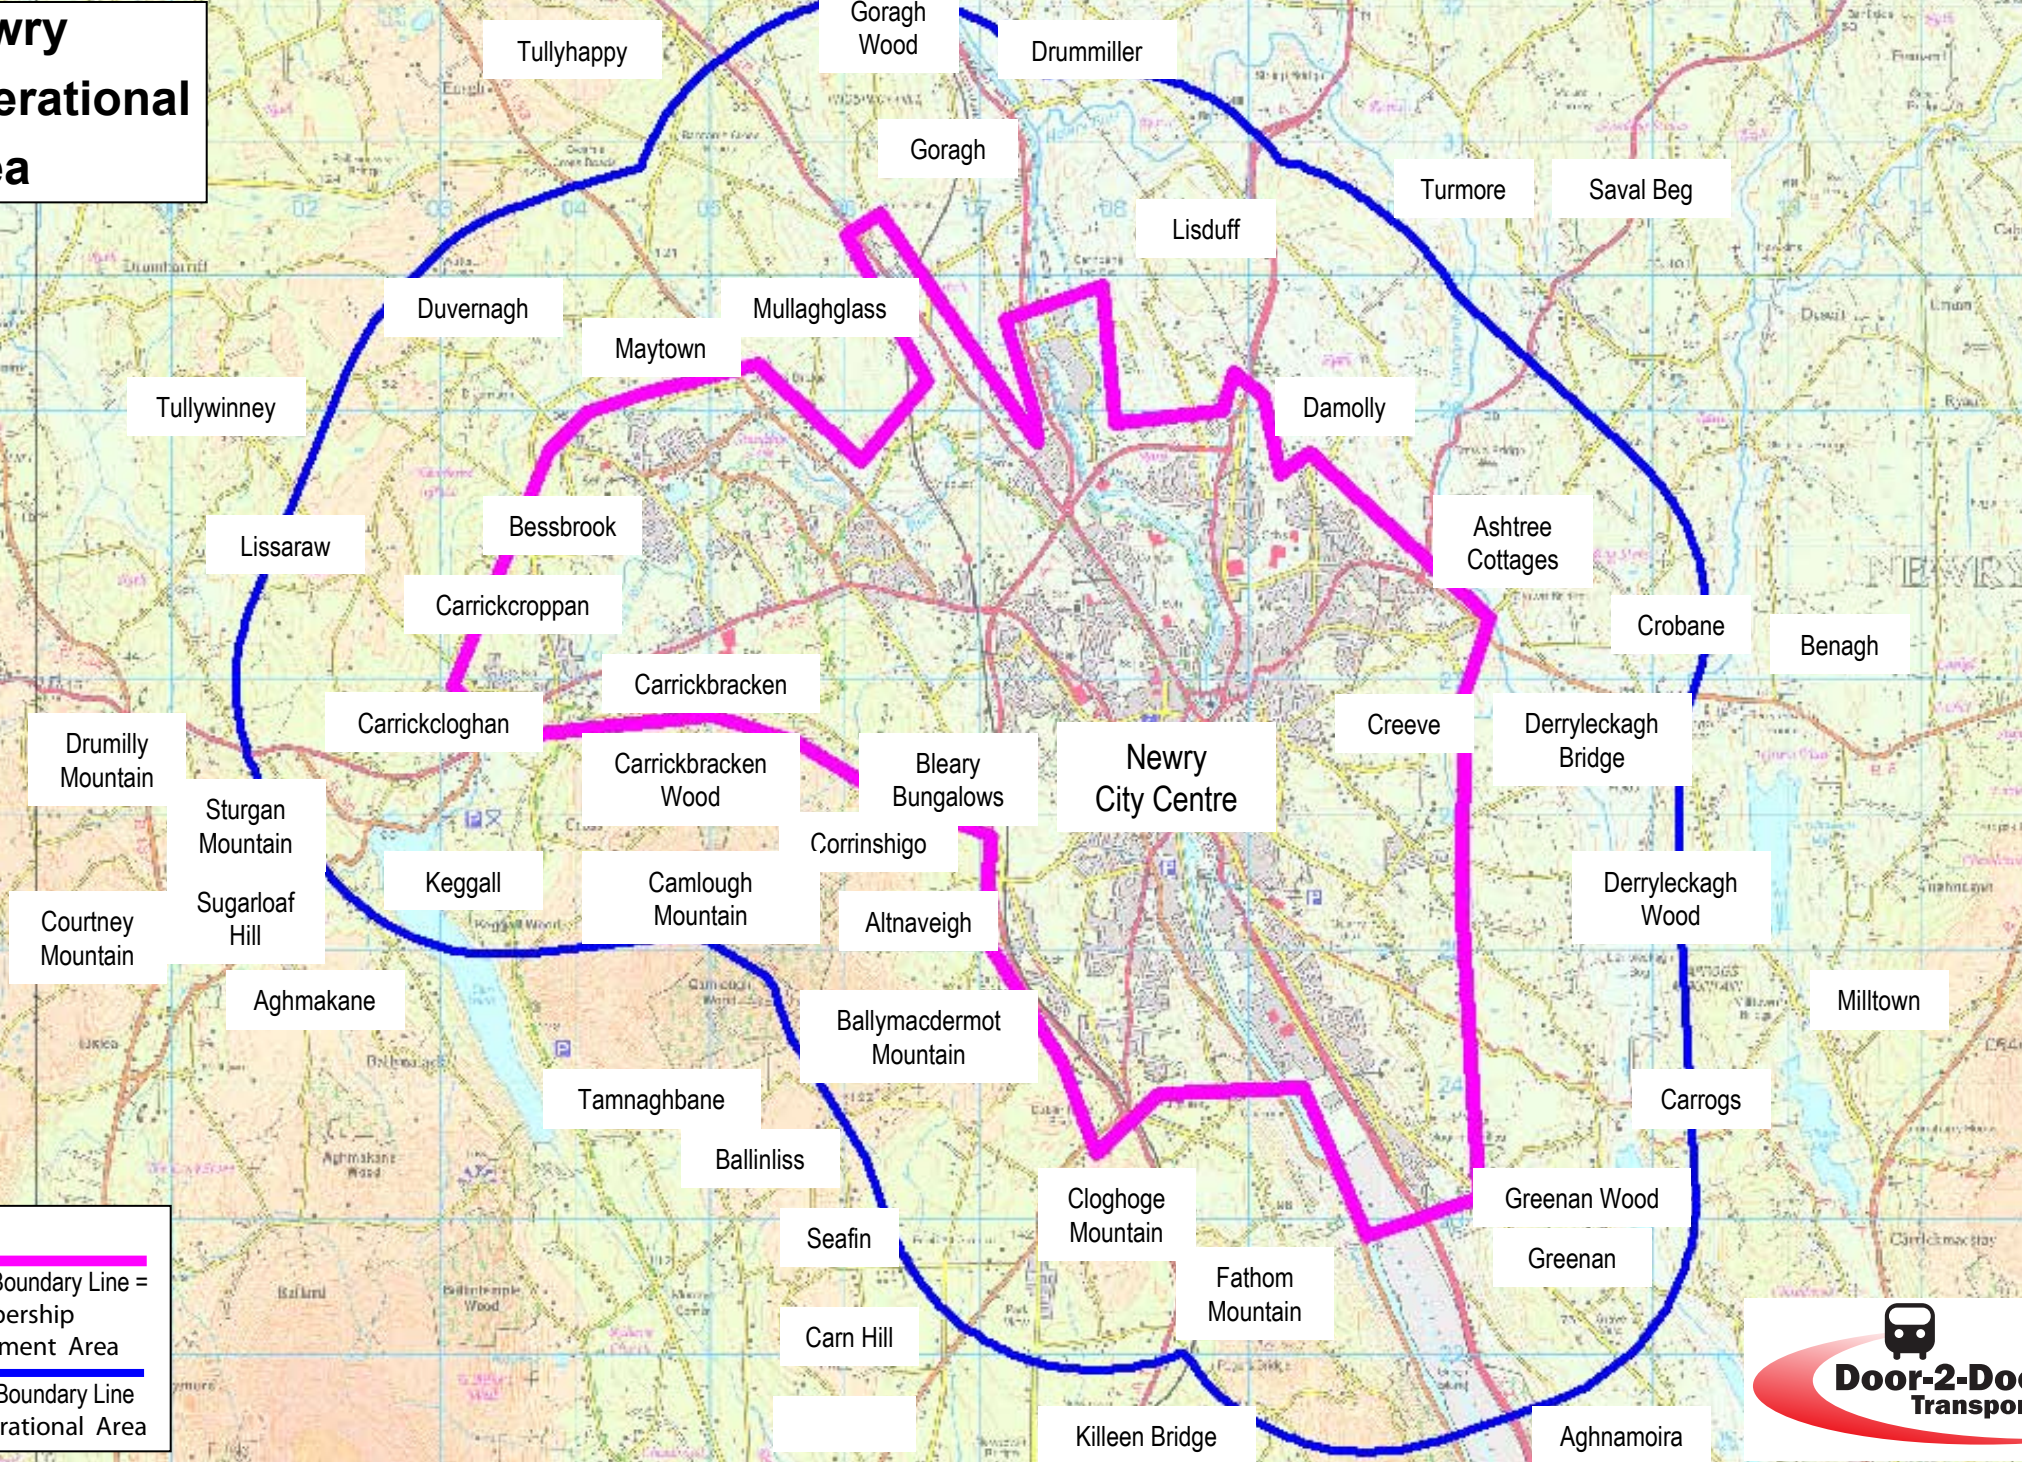

Newry Operational Area

Key:
 Inner Boundary Line = Membership Catchment Area
 Outer Boundary Line = Operational Area