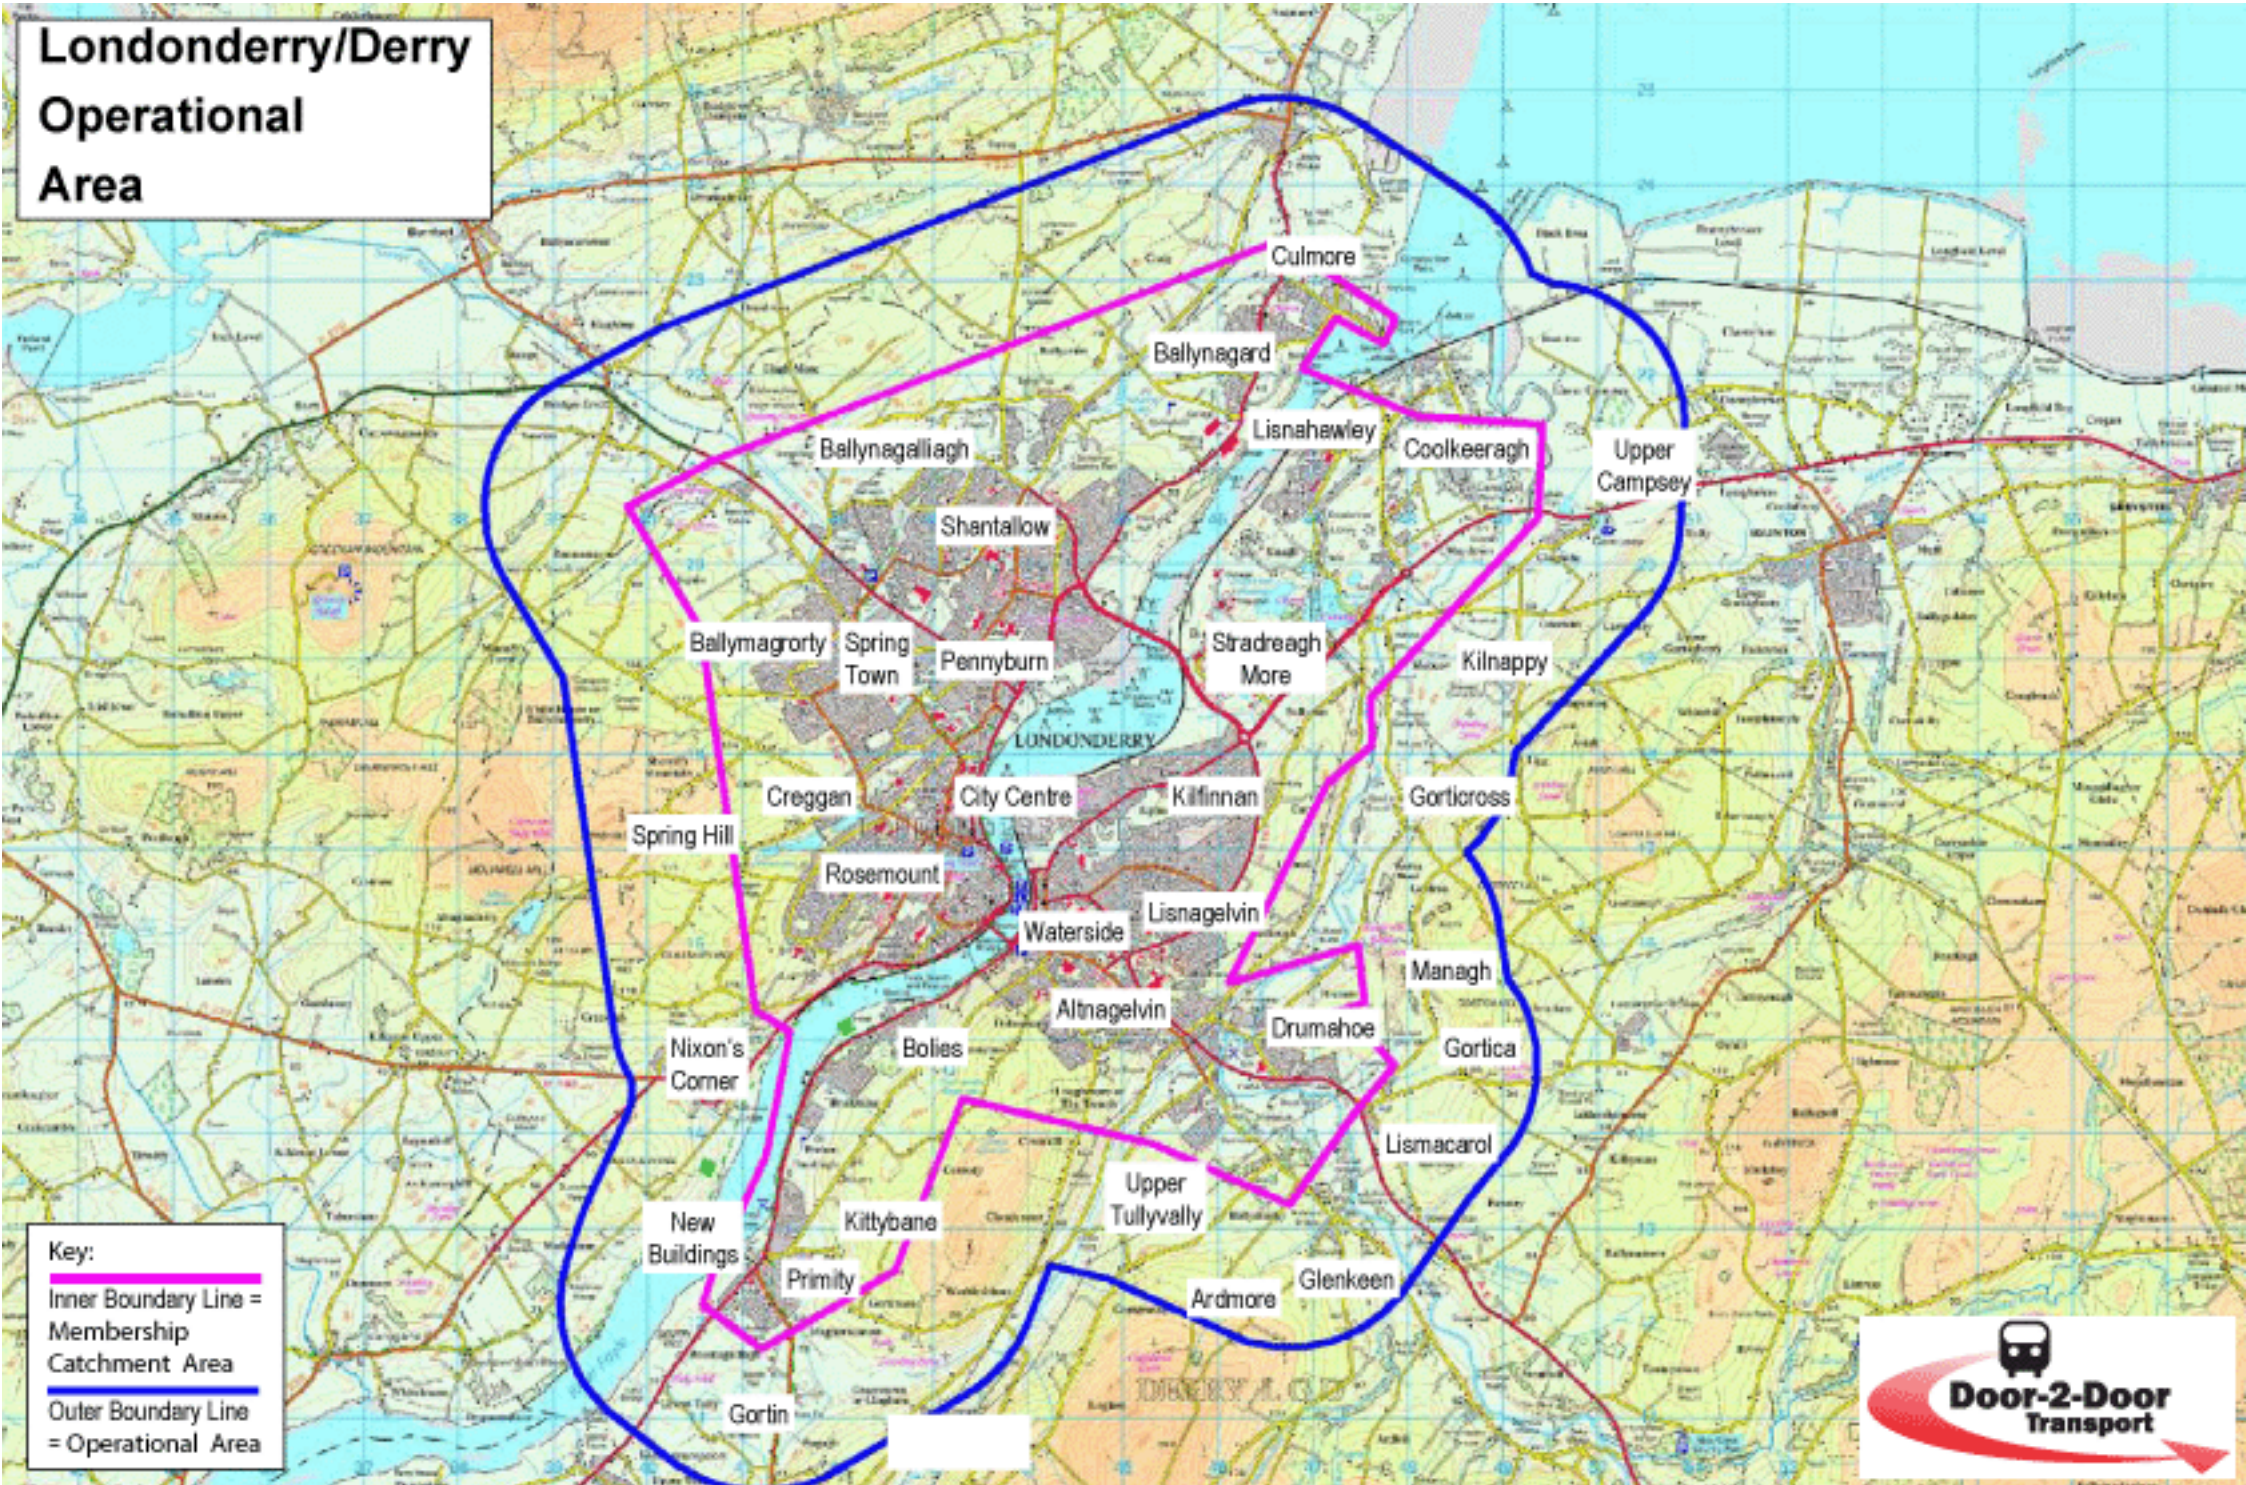

Londonderry/Derry Operational Area

Key:
 Inner Boundary Line =
 Membership
 Catchment Area
 Outer Boundary Line
 = Operational Area