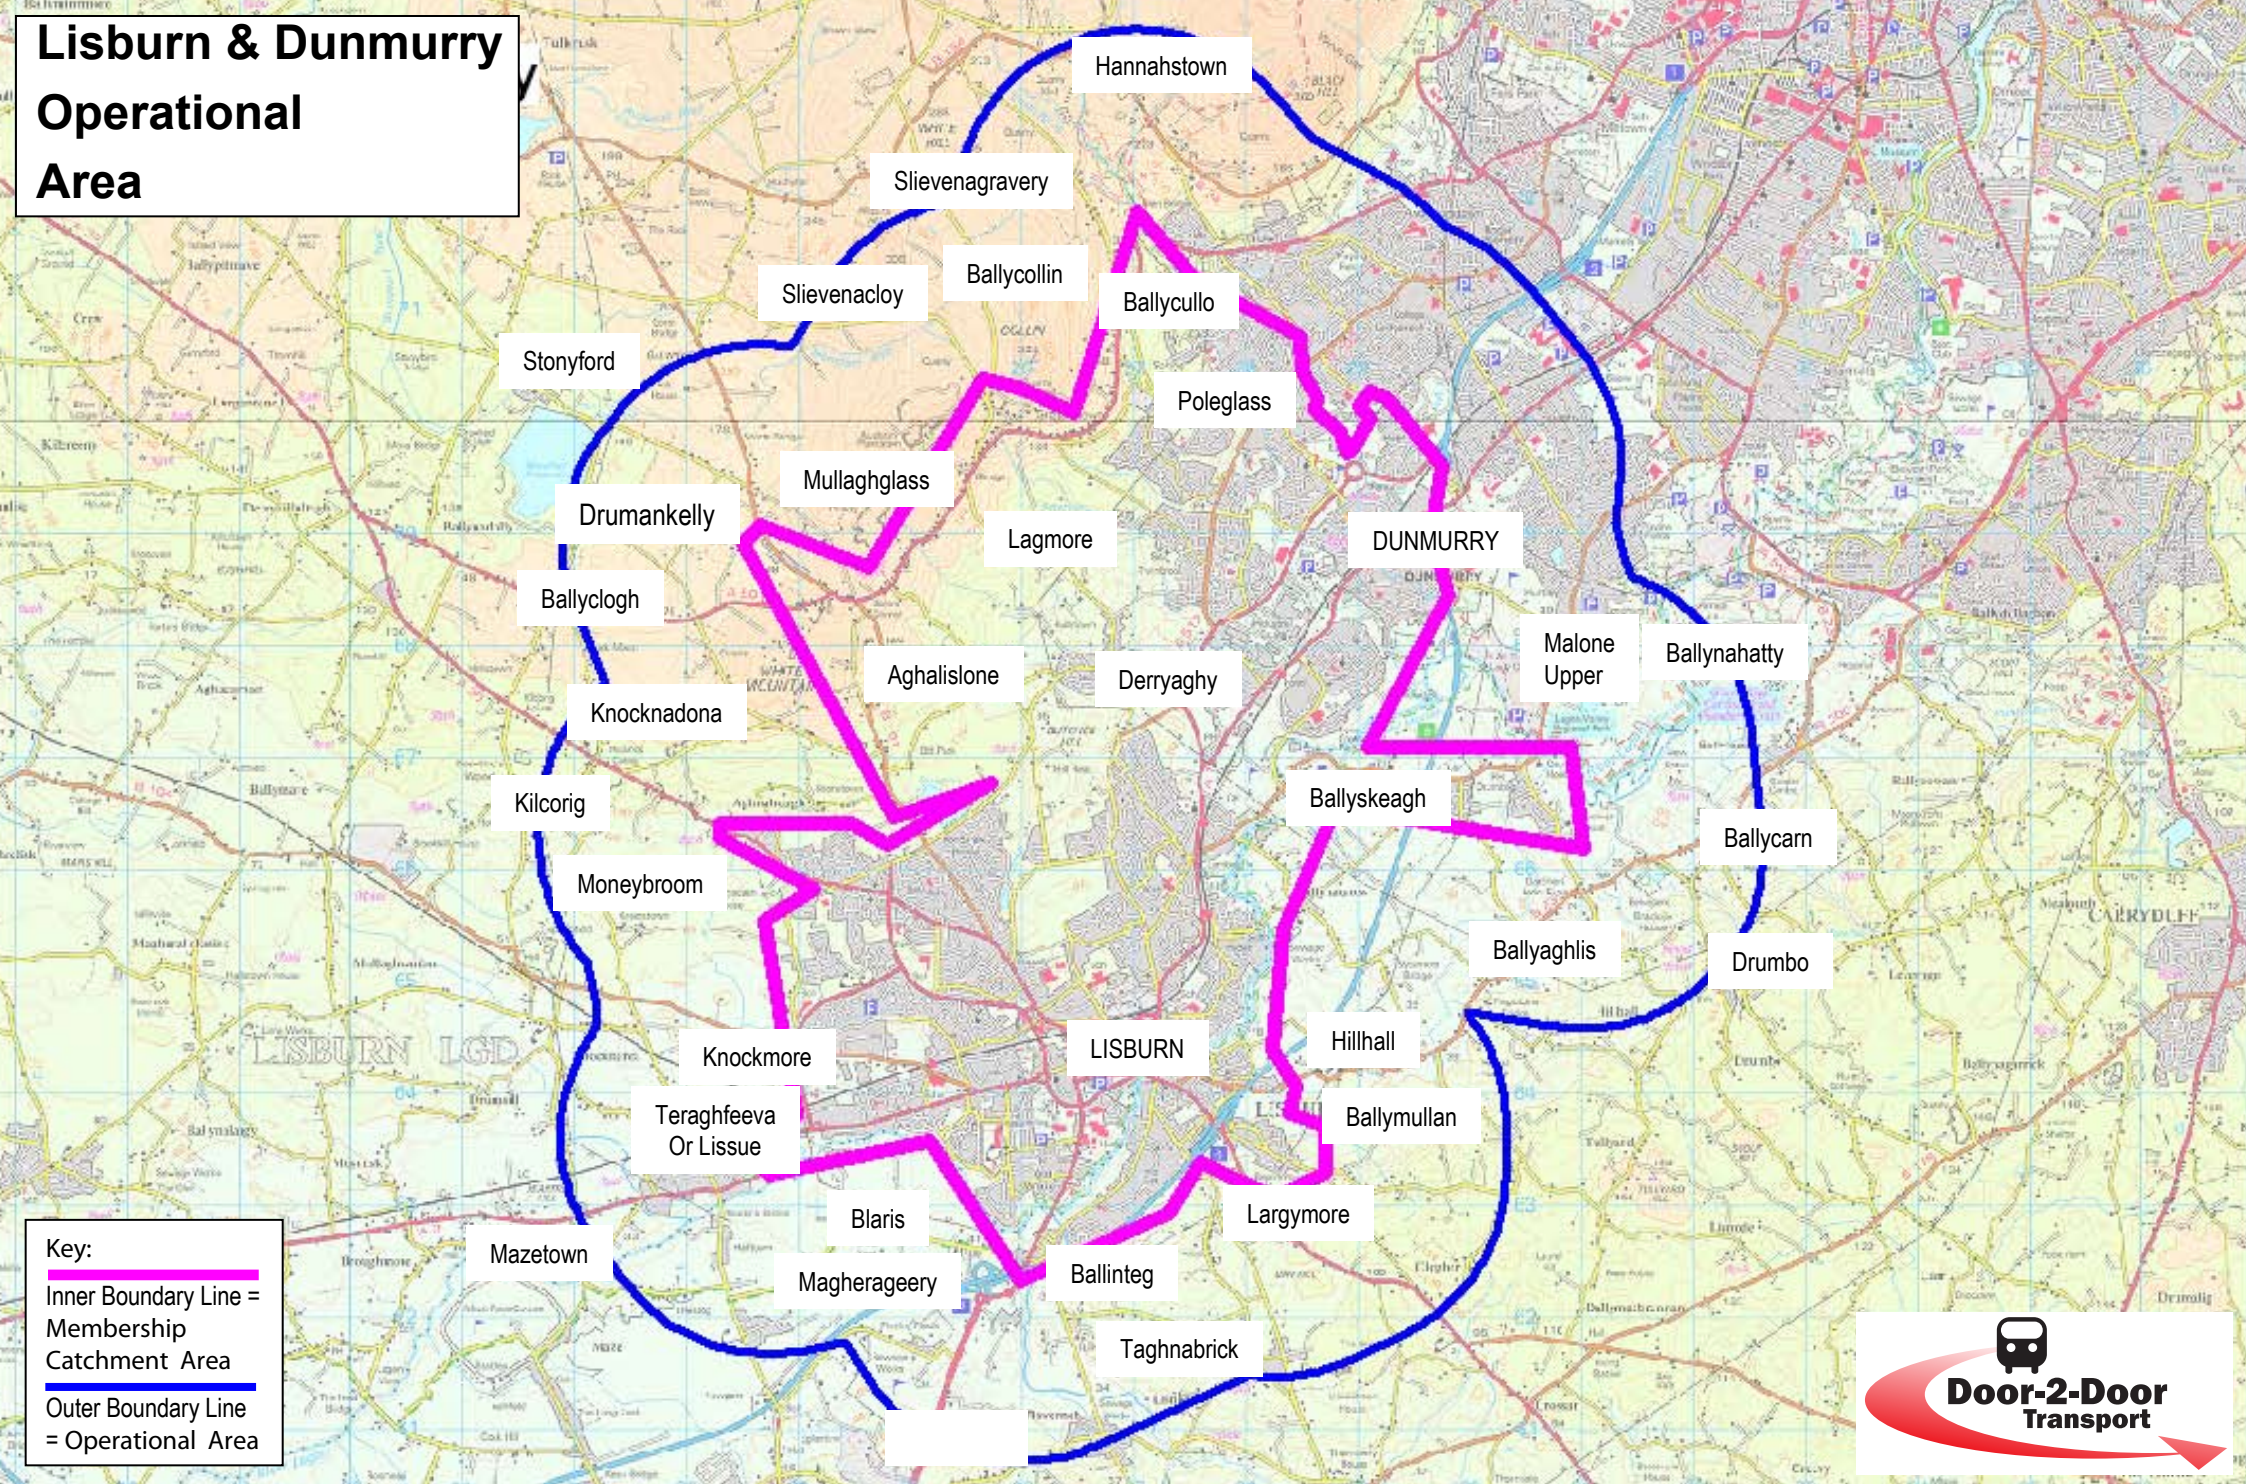

# Lisburn & Dunmurry Operational Area

Key:  
 Inner Boundary Line =  
 Membership  
 Catchment Area  
 Outer Boundary Line  
 = Operational Area