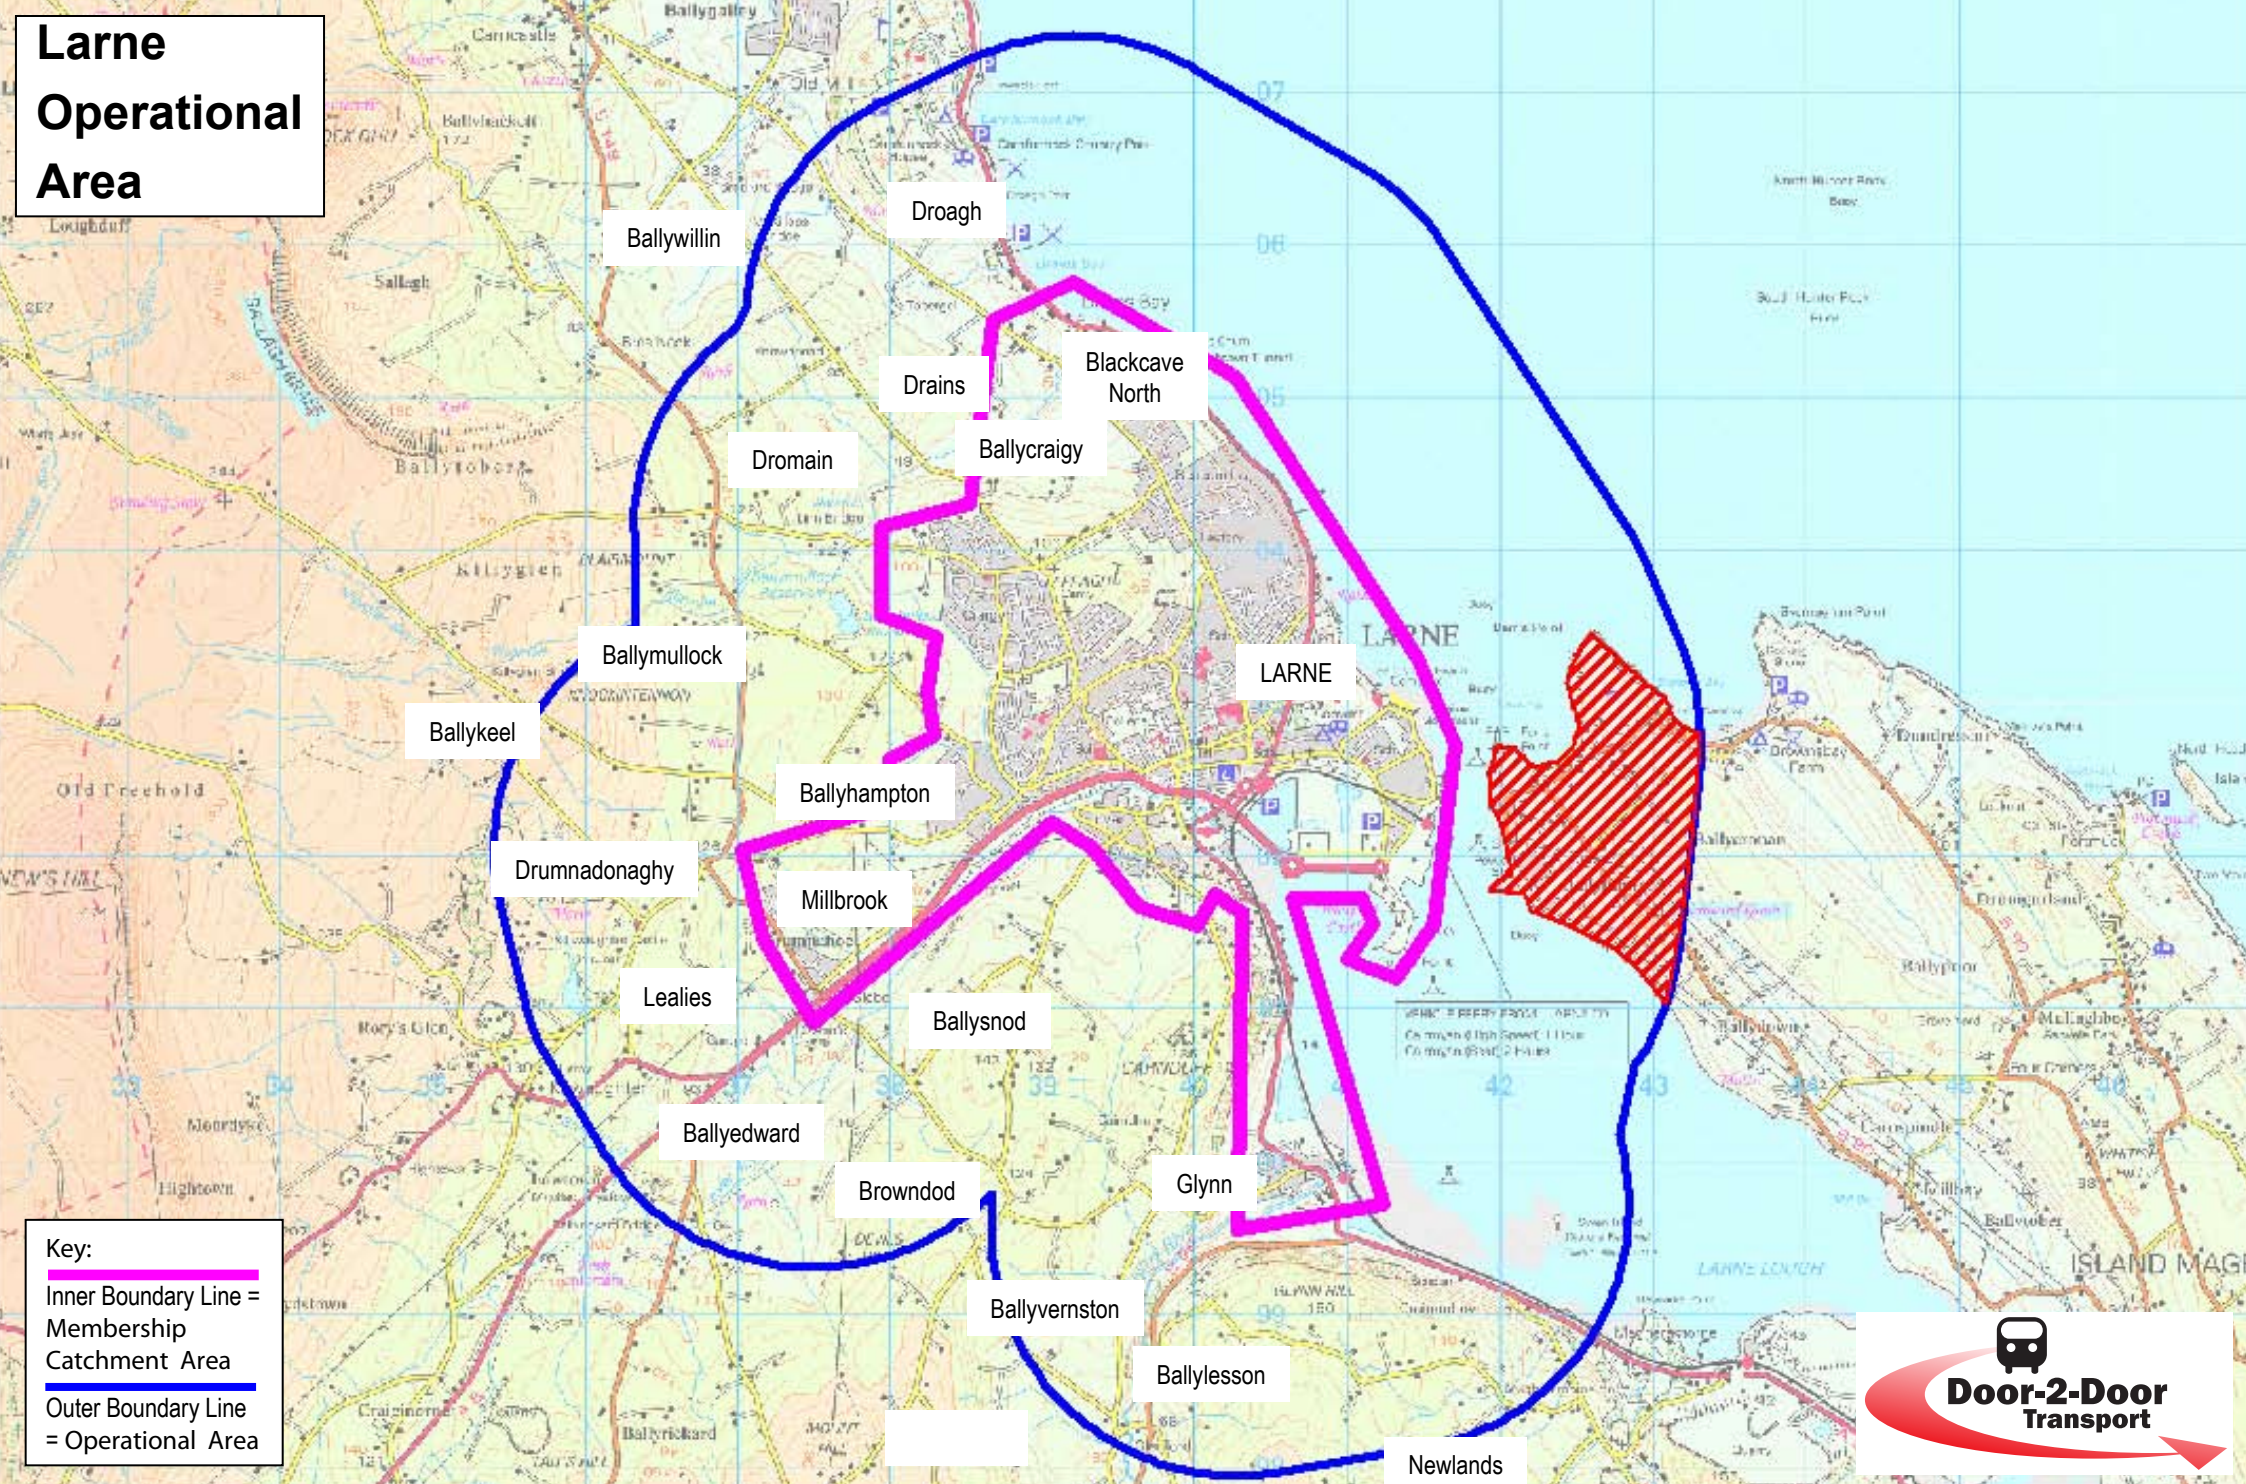

Larne Operational Area

Key:
 Inner Boundary Line = Membership Catchment Area
 Outer Boundary Line = Operational Area