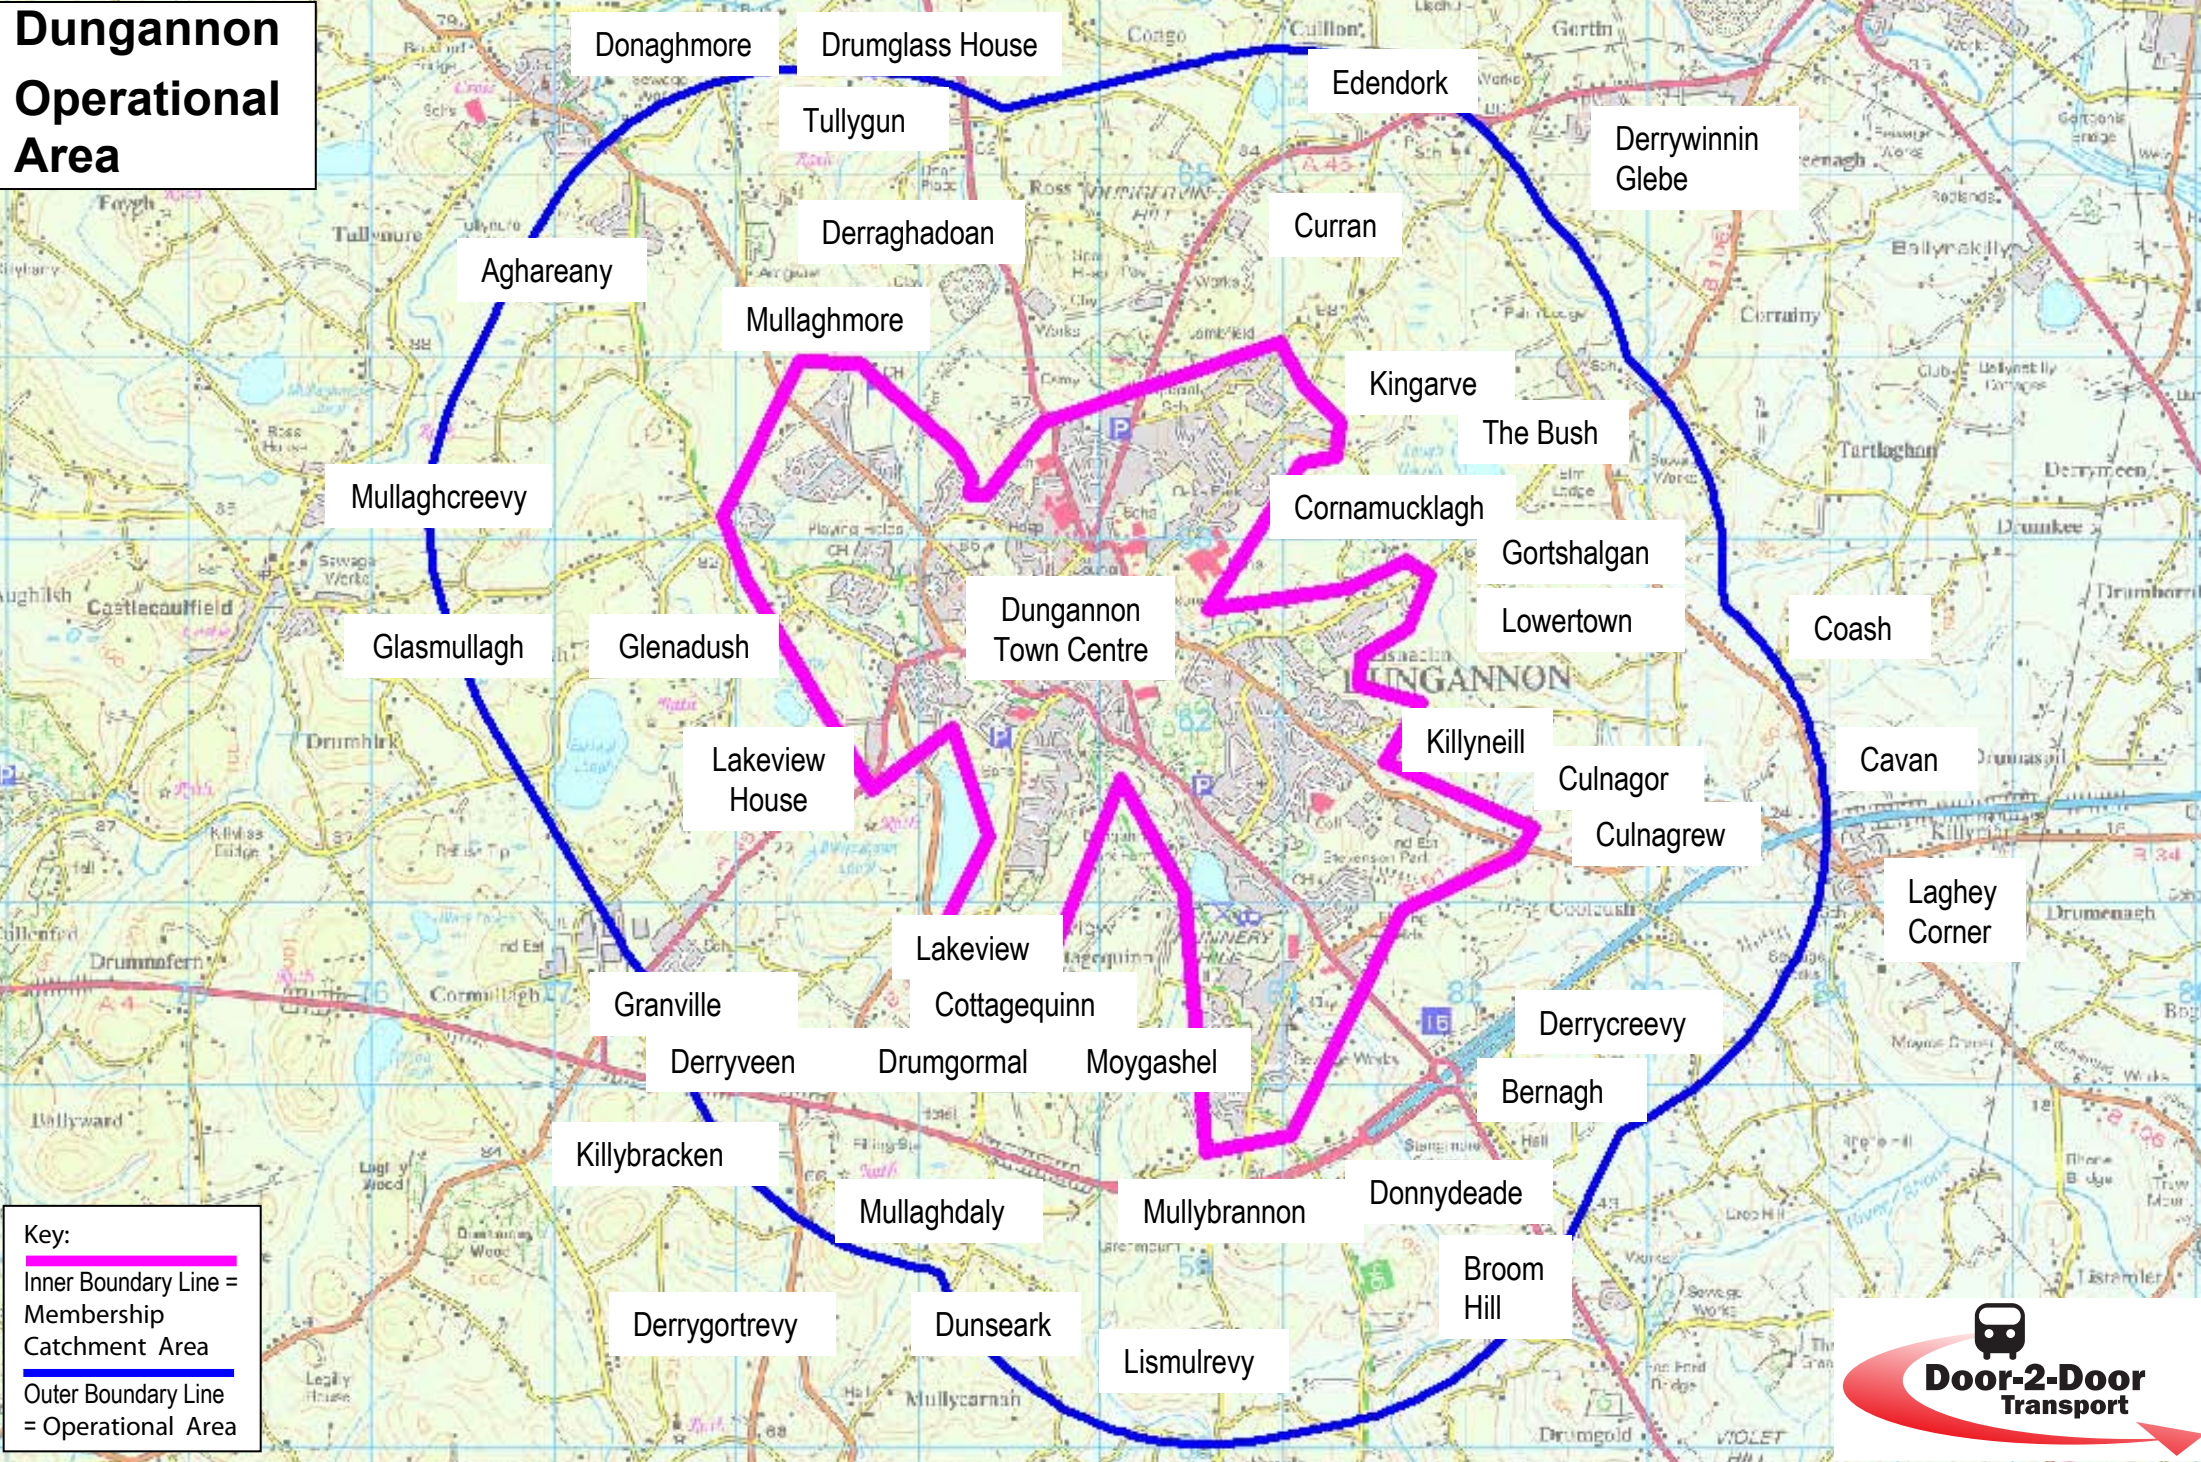

# Dungannon Operational Area

**Key:**  
 Inner Boundary Line = Membership Catchment Area  
 Outer Boundary Line = Operational Area