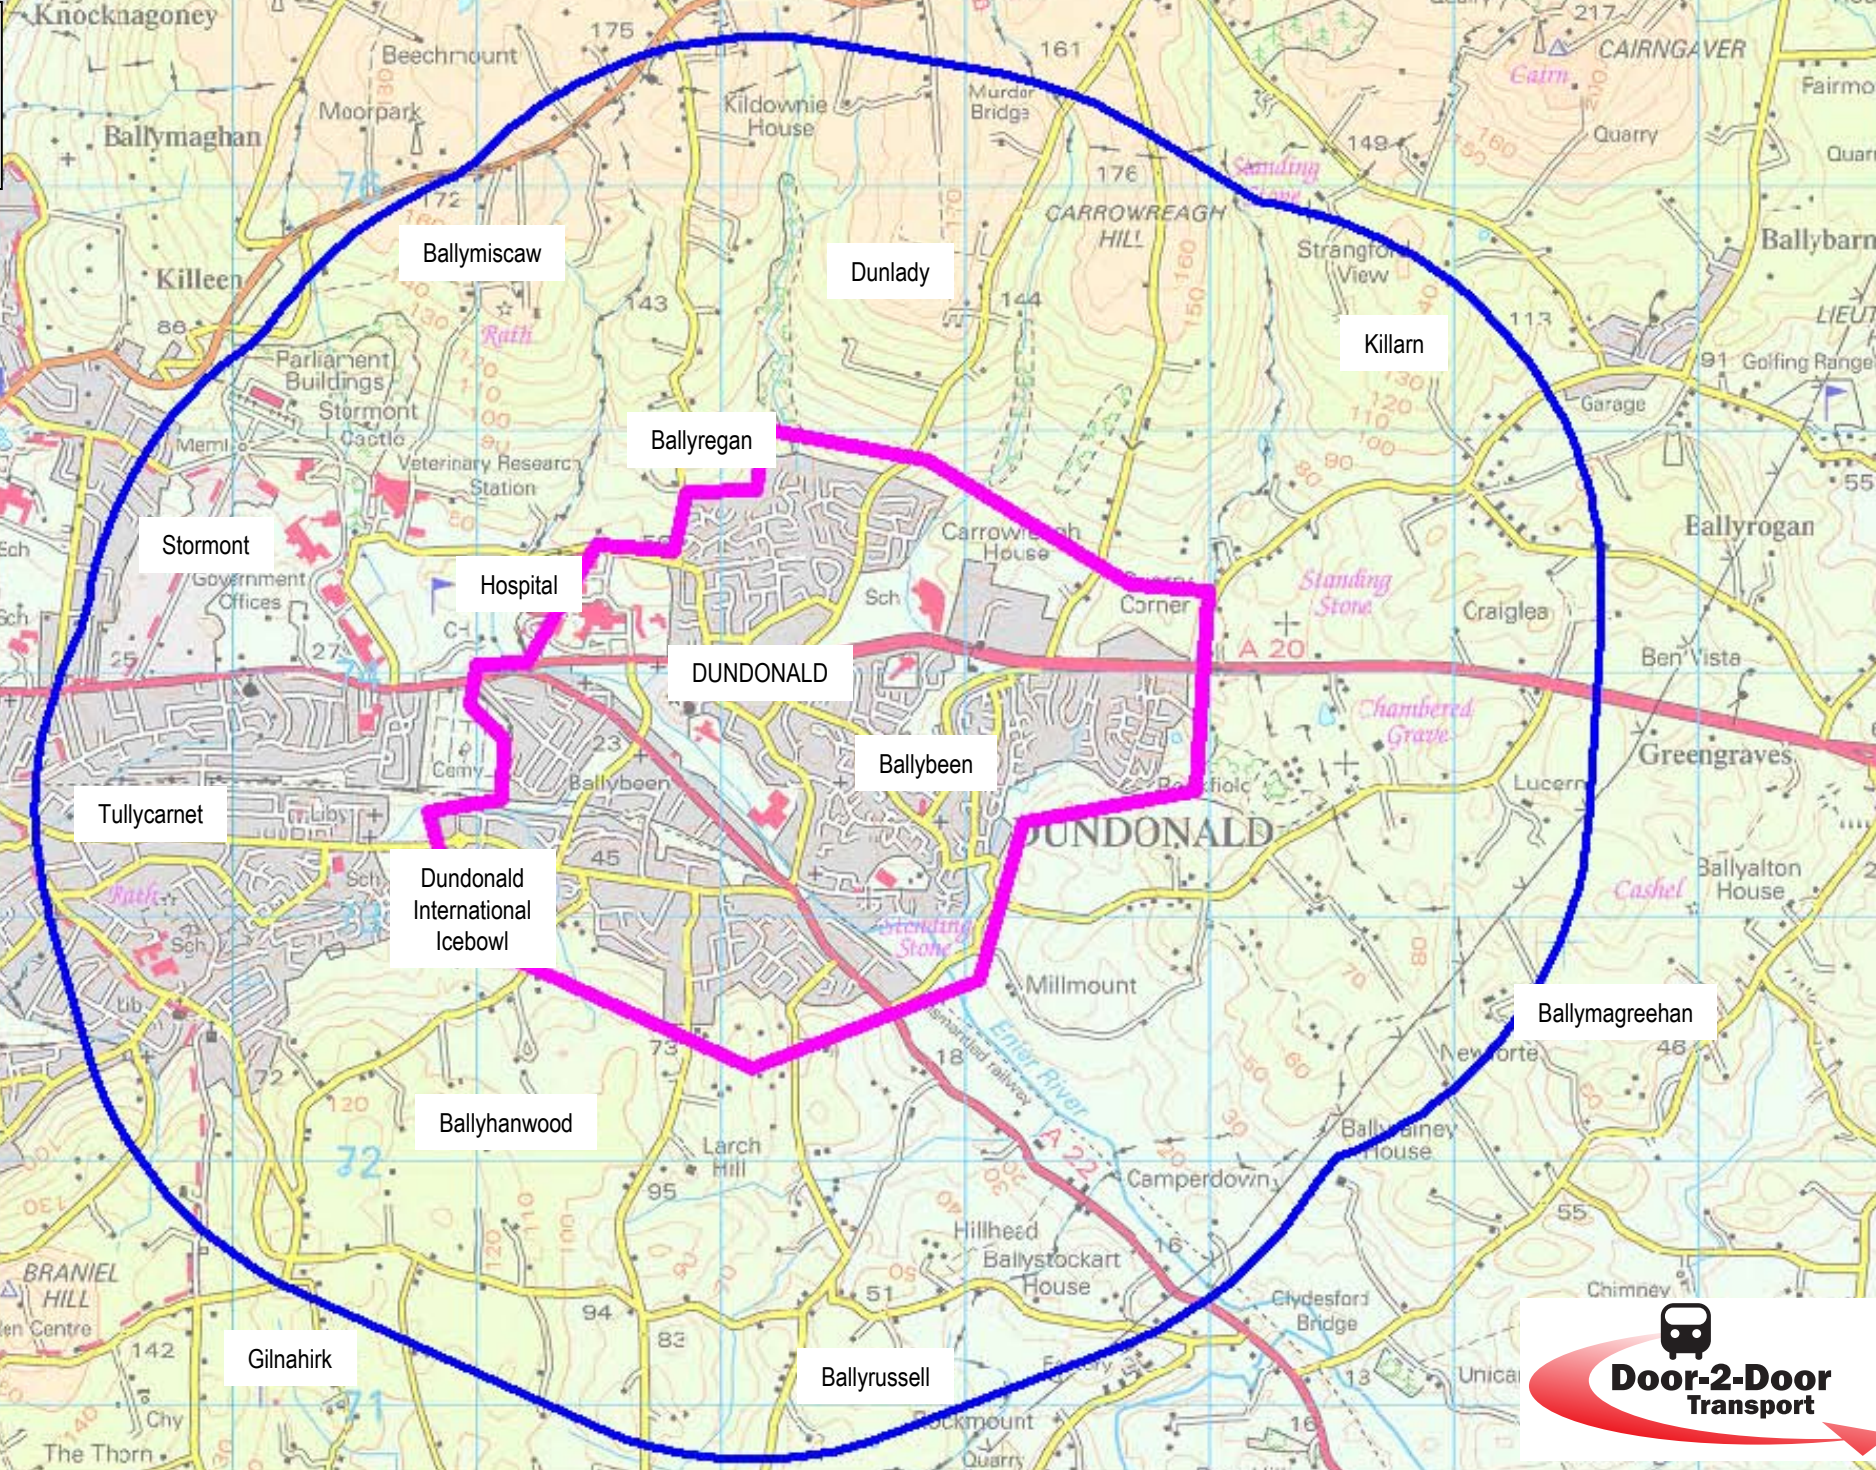

Dundonald Operational Area

Key:
 Inner Boundary Line = Membership Catchment Area
 Outer Boundary Line = Operational Area