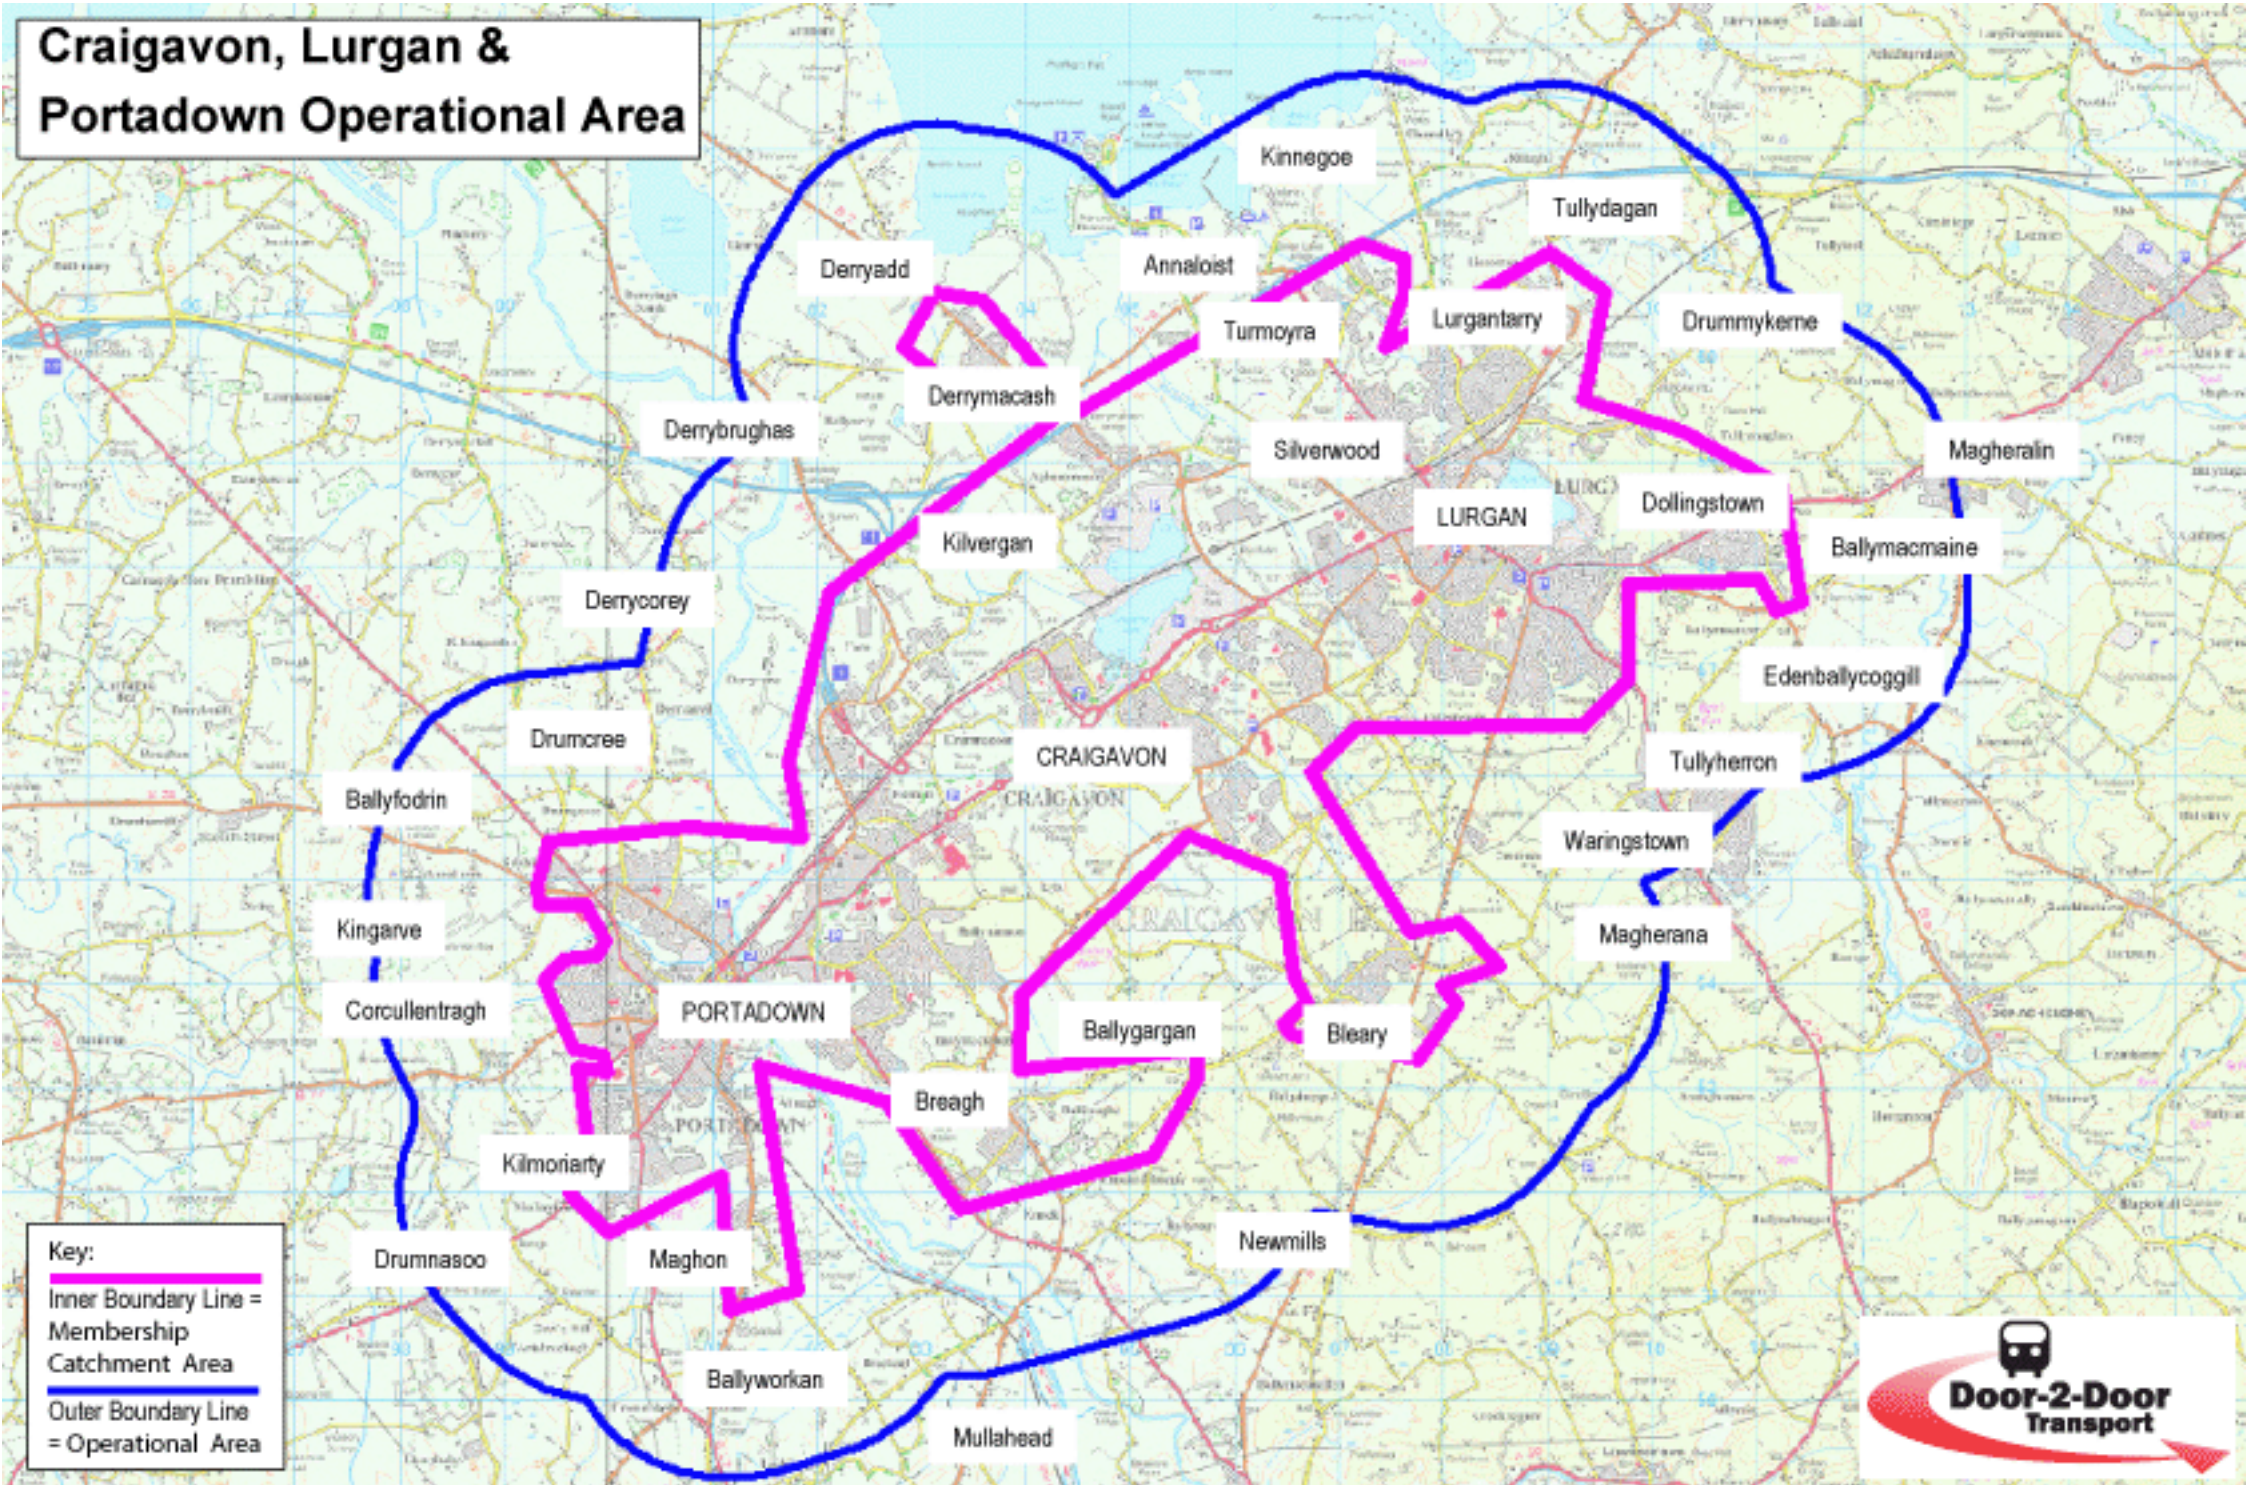

Craigavon, Lurgan & Portadown Operational Area

Key:
 Inner Boundary Line = Membership Area
 Outer Boundary Line = Catchment Area