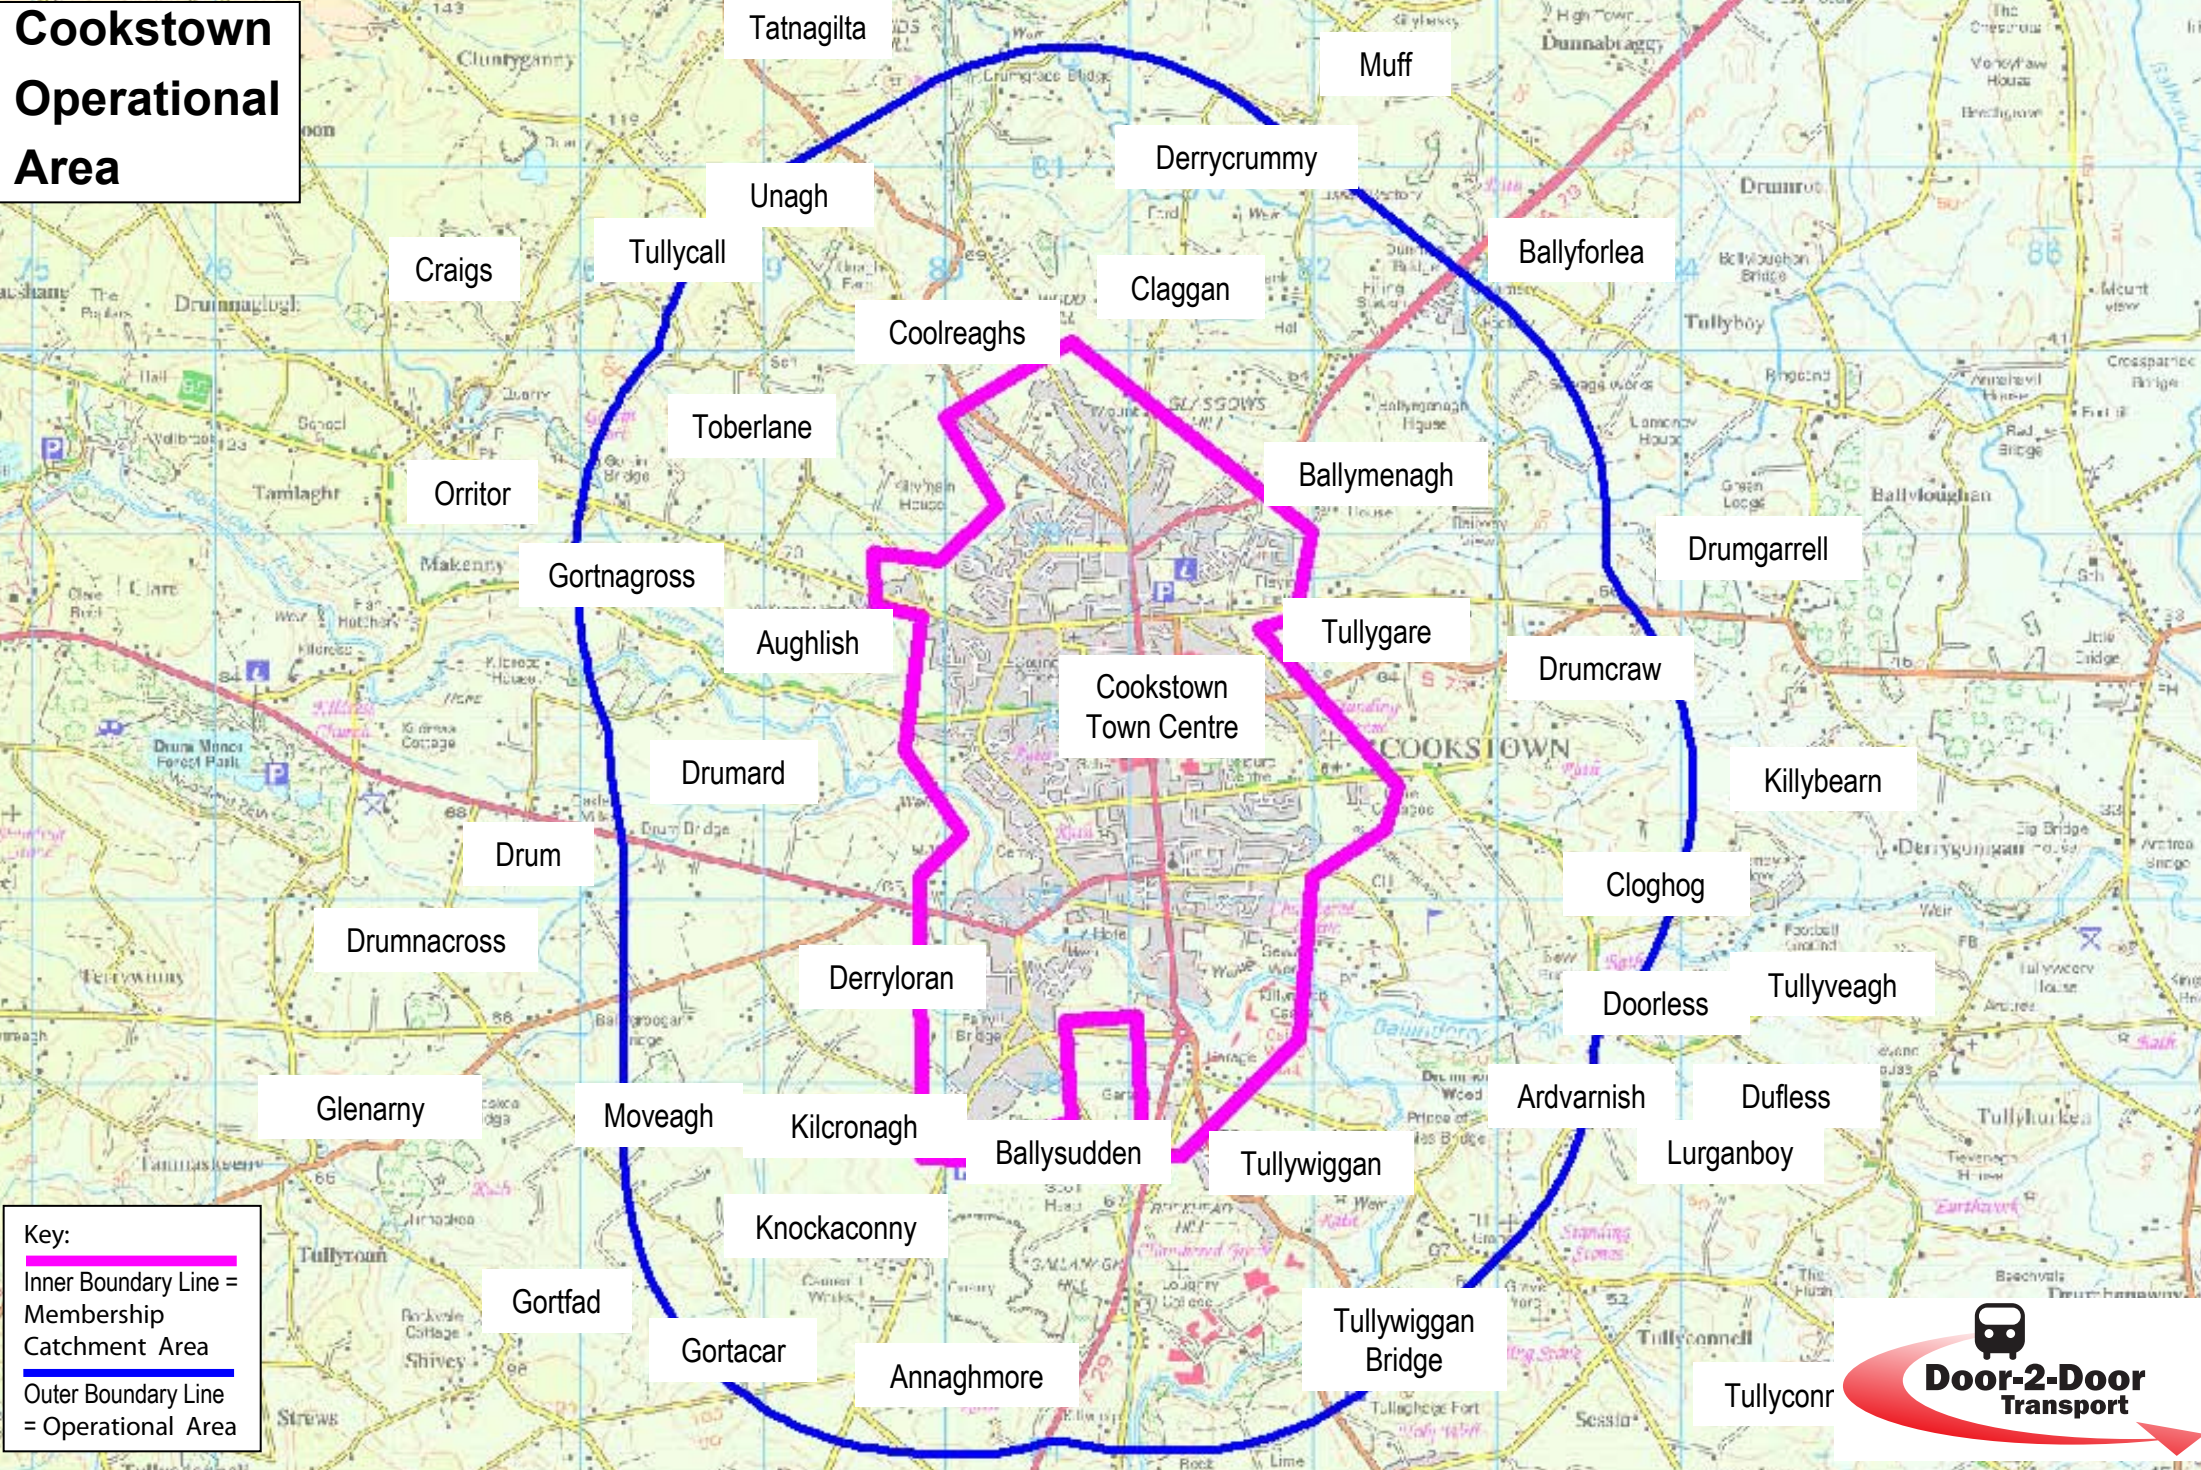

Cookstown Operational Area

Key:
 Inner Boundary Line = Membership Catchment Area
 Outer Boundary Line = Operational Area