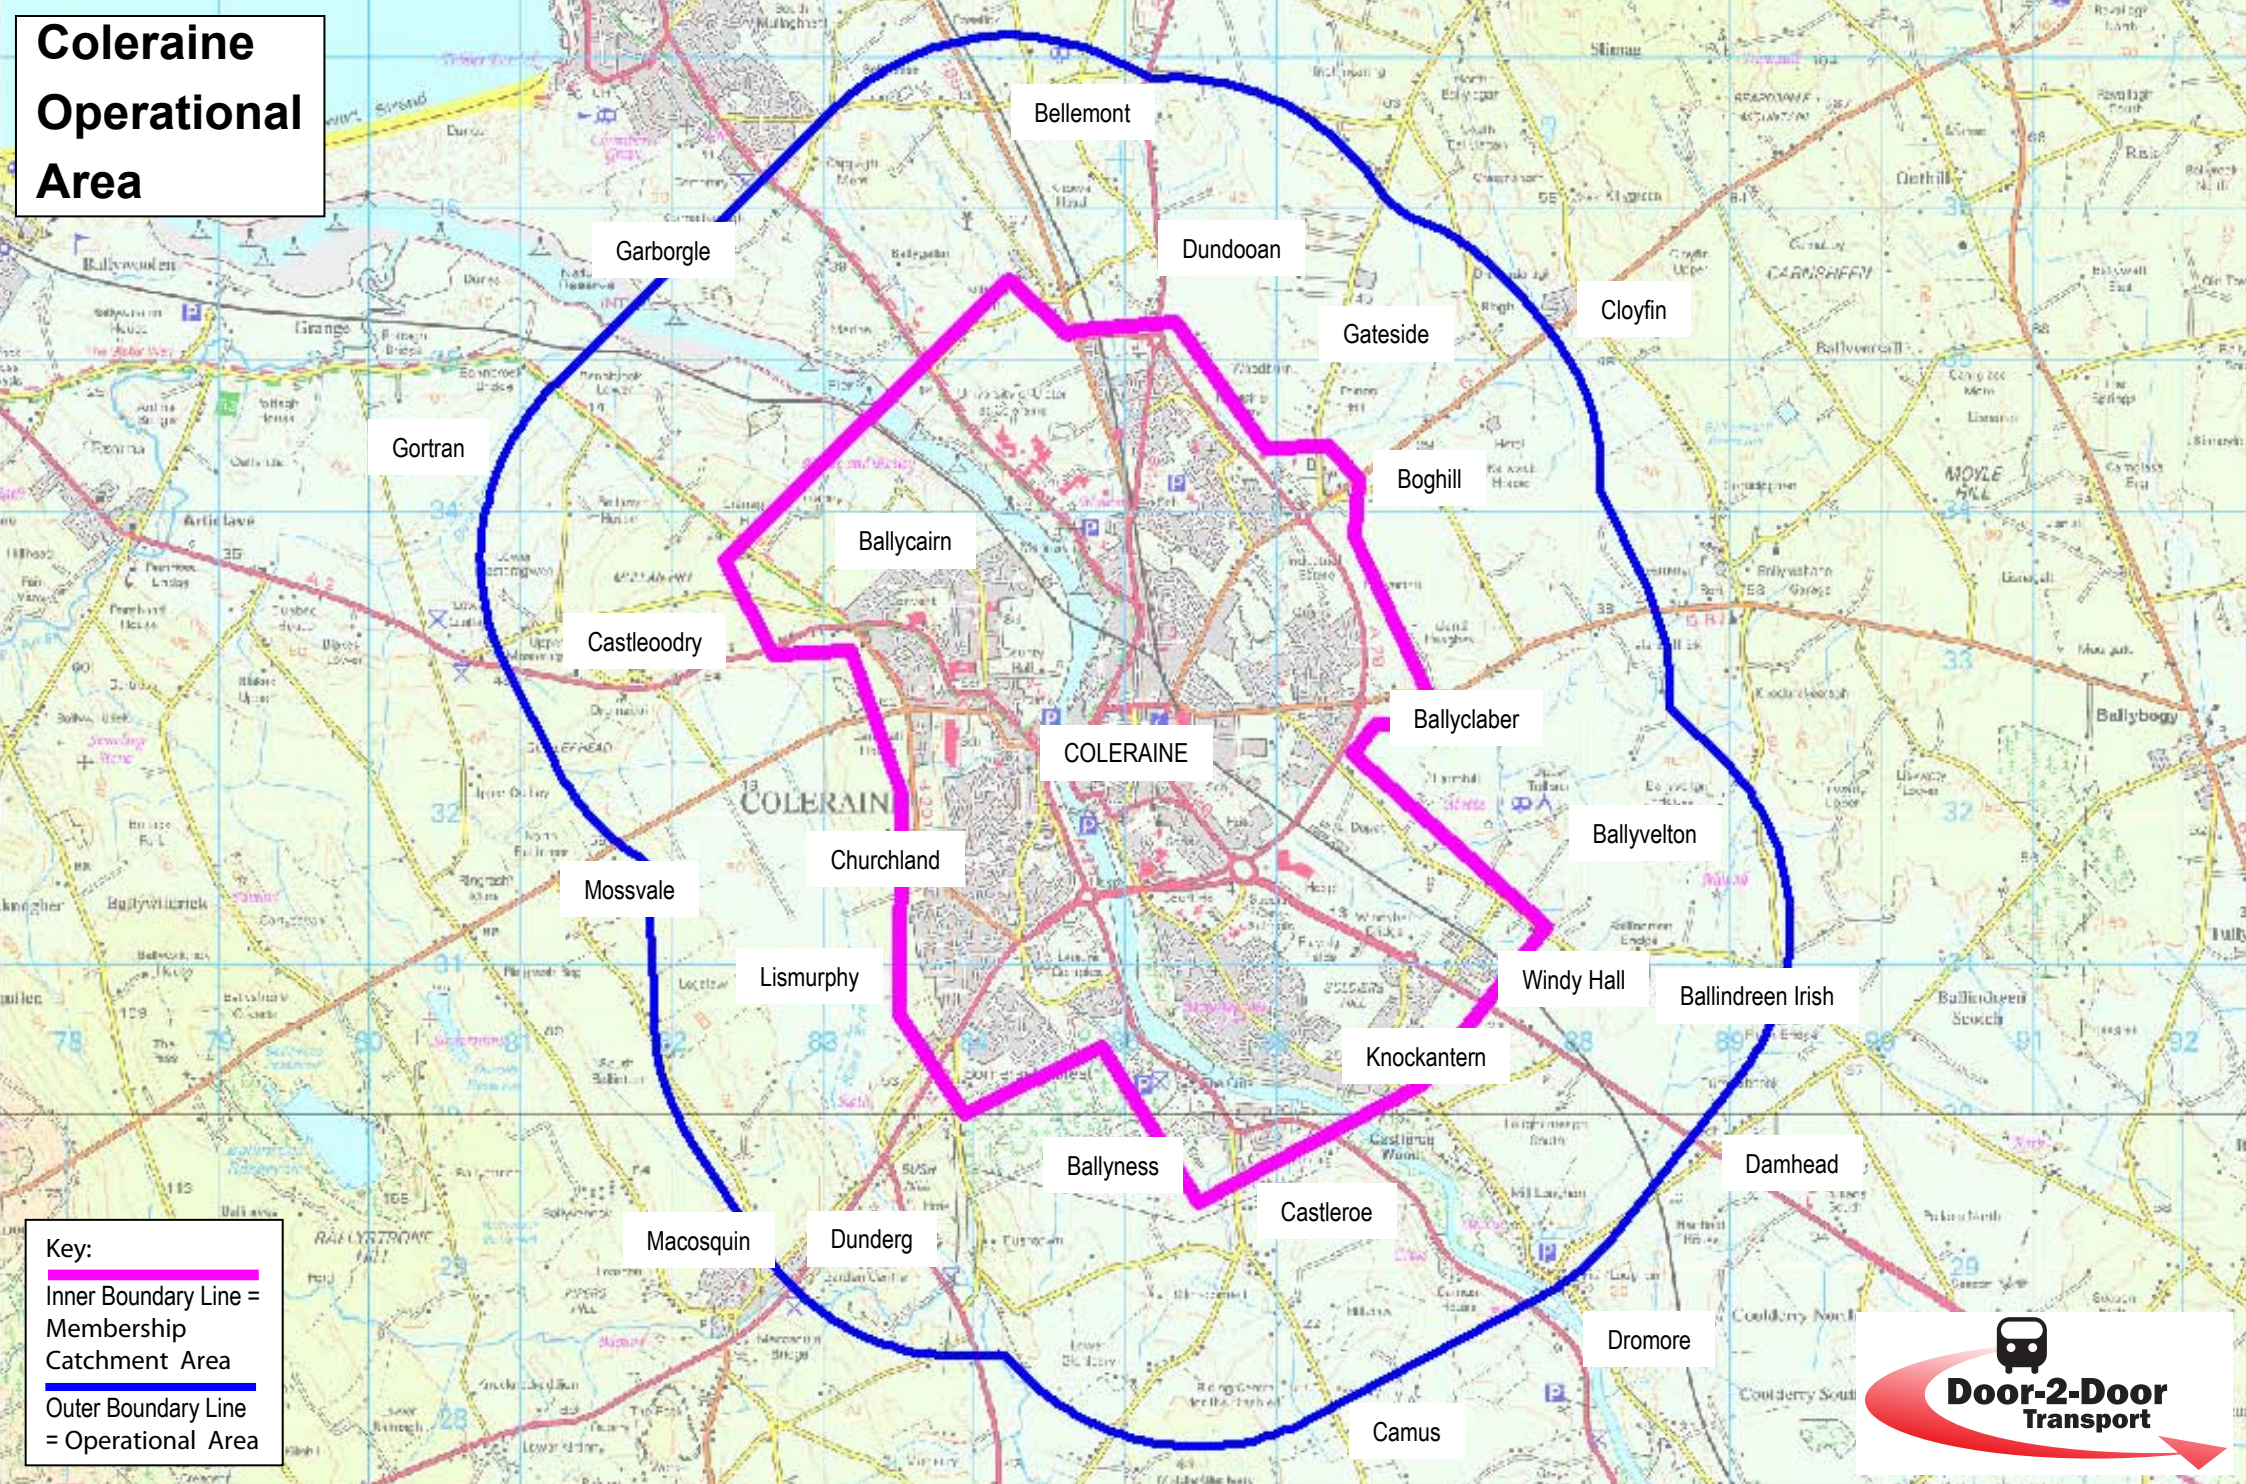

Coleraine Operational Area

Key:
 Inner Boundary Line = Membership Catchment Area
 Outer Boundary Line = Operational Area