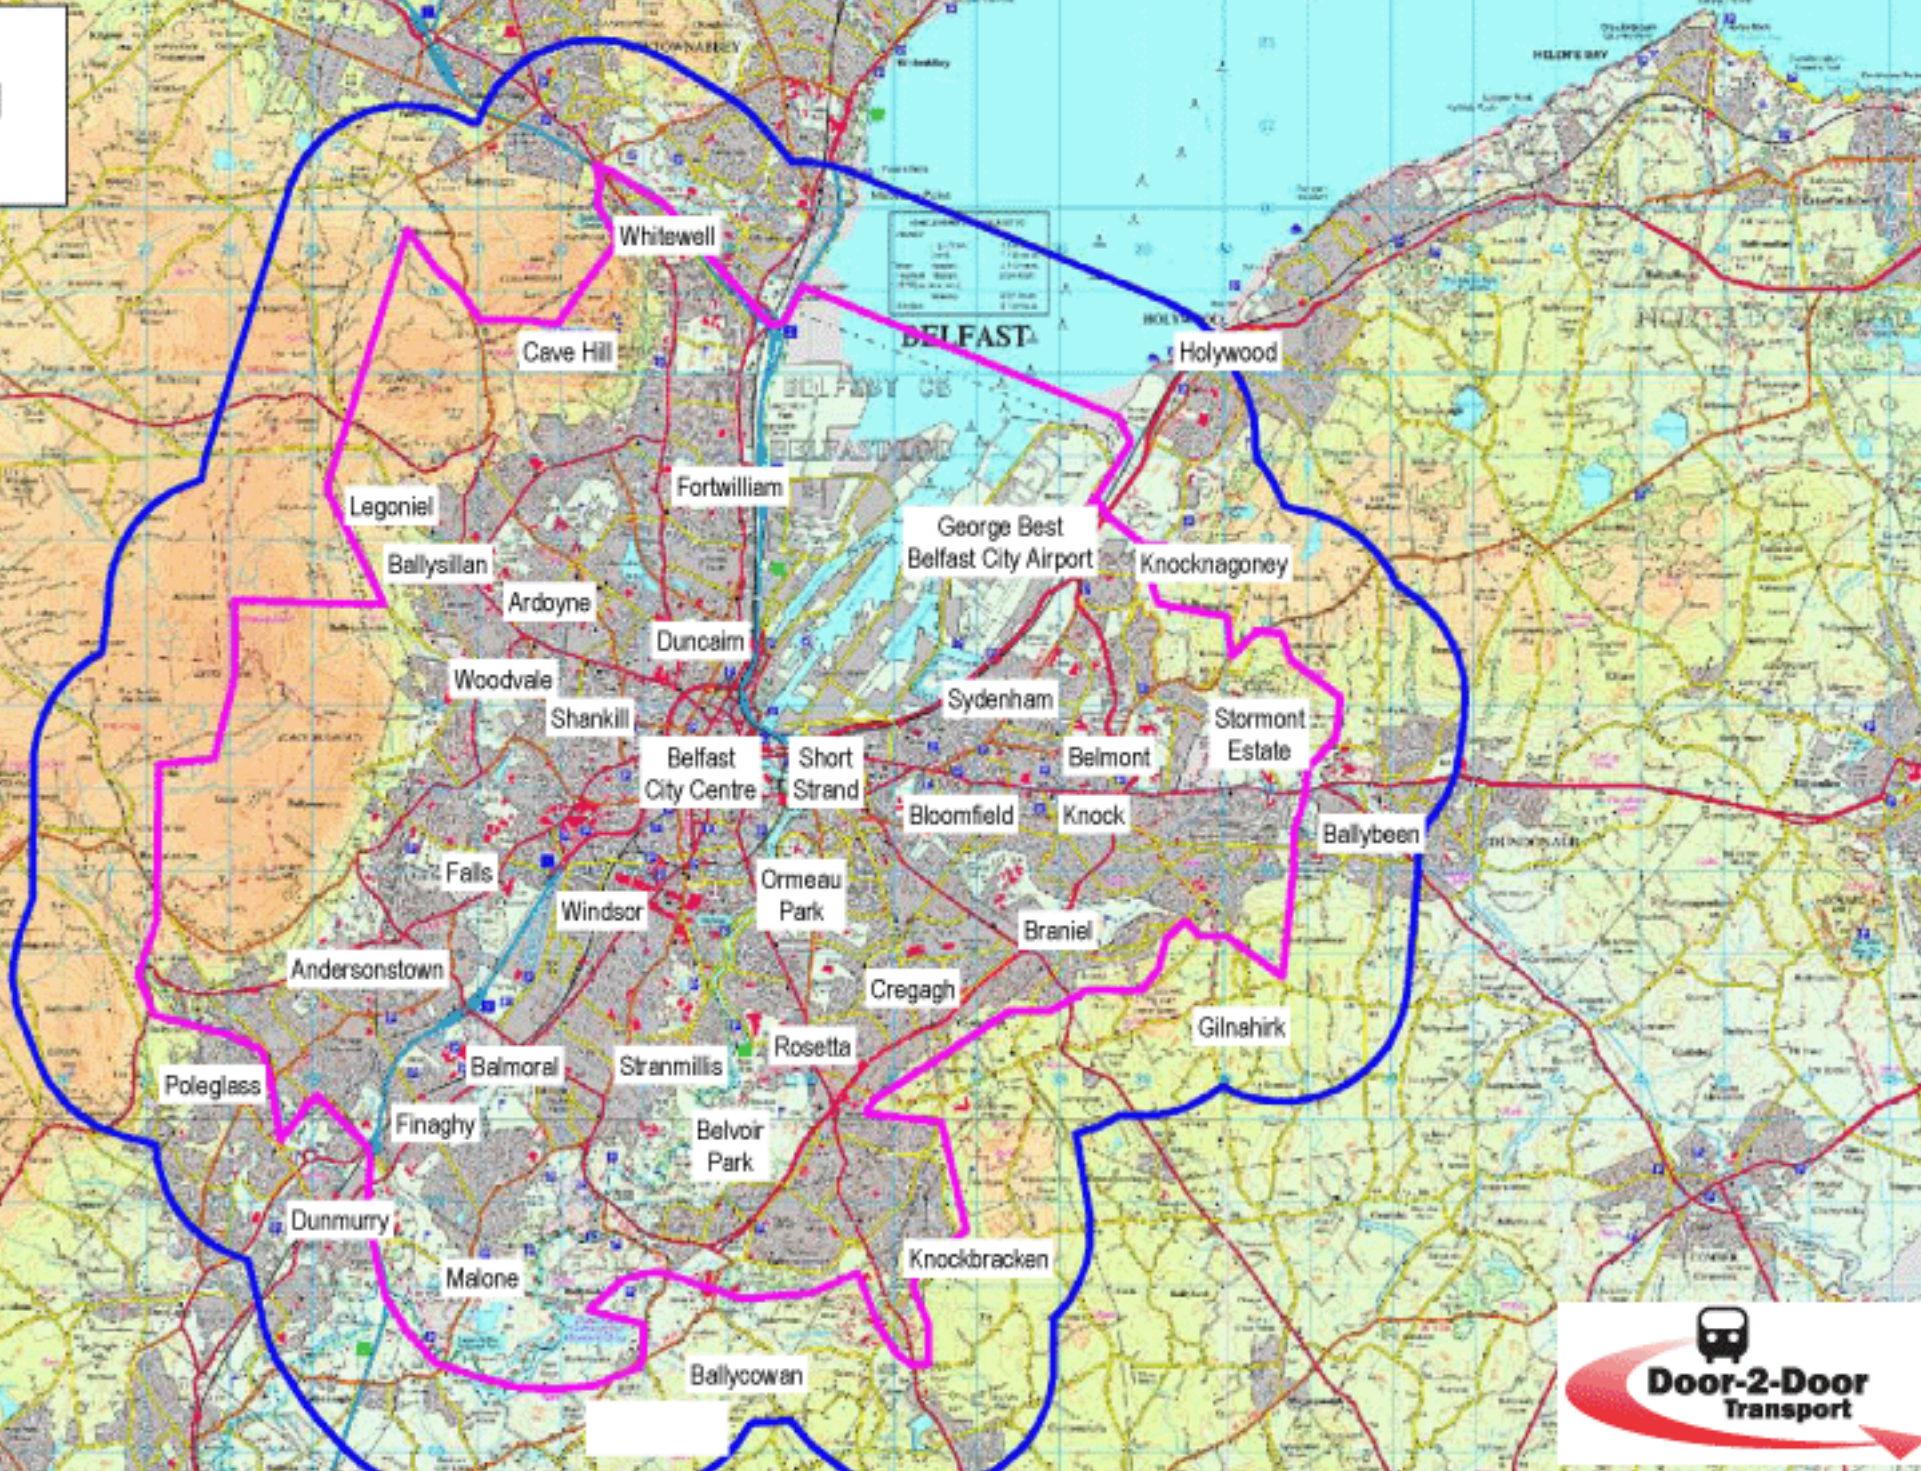

# Belfast Operational Area

Key:  
Inner Boundary Line =  
Membership  
Catchment Area  
Outer Boundary Line  
= Operational Area