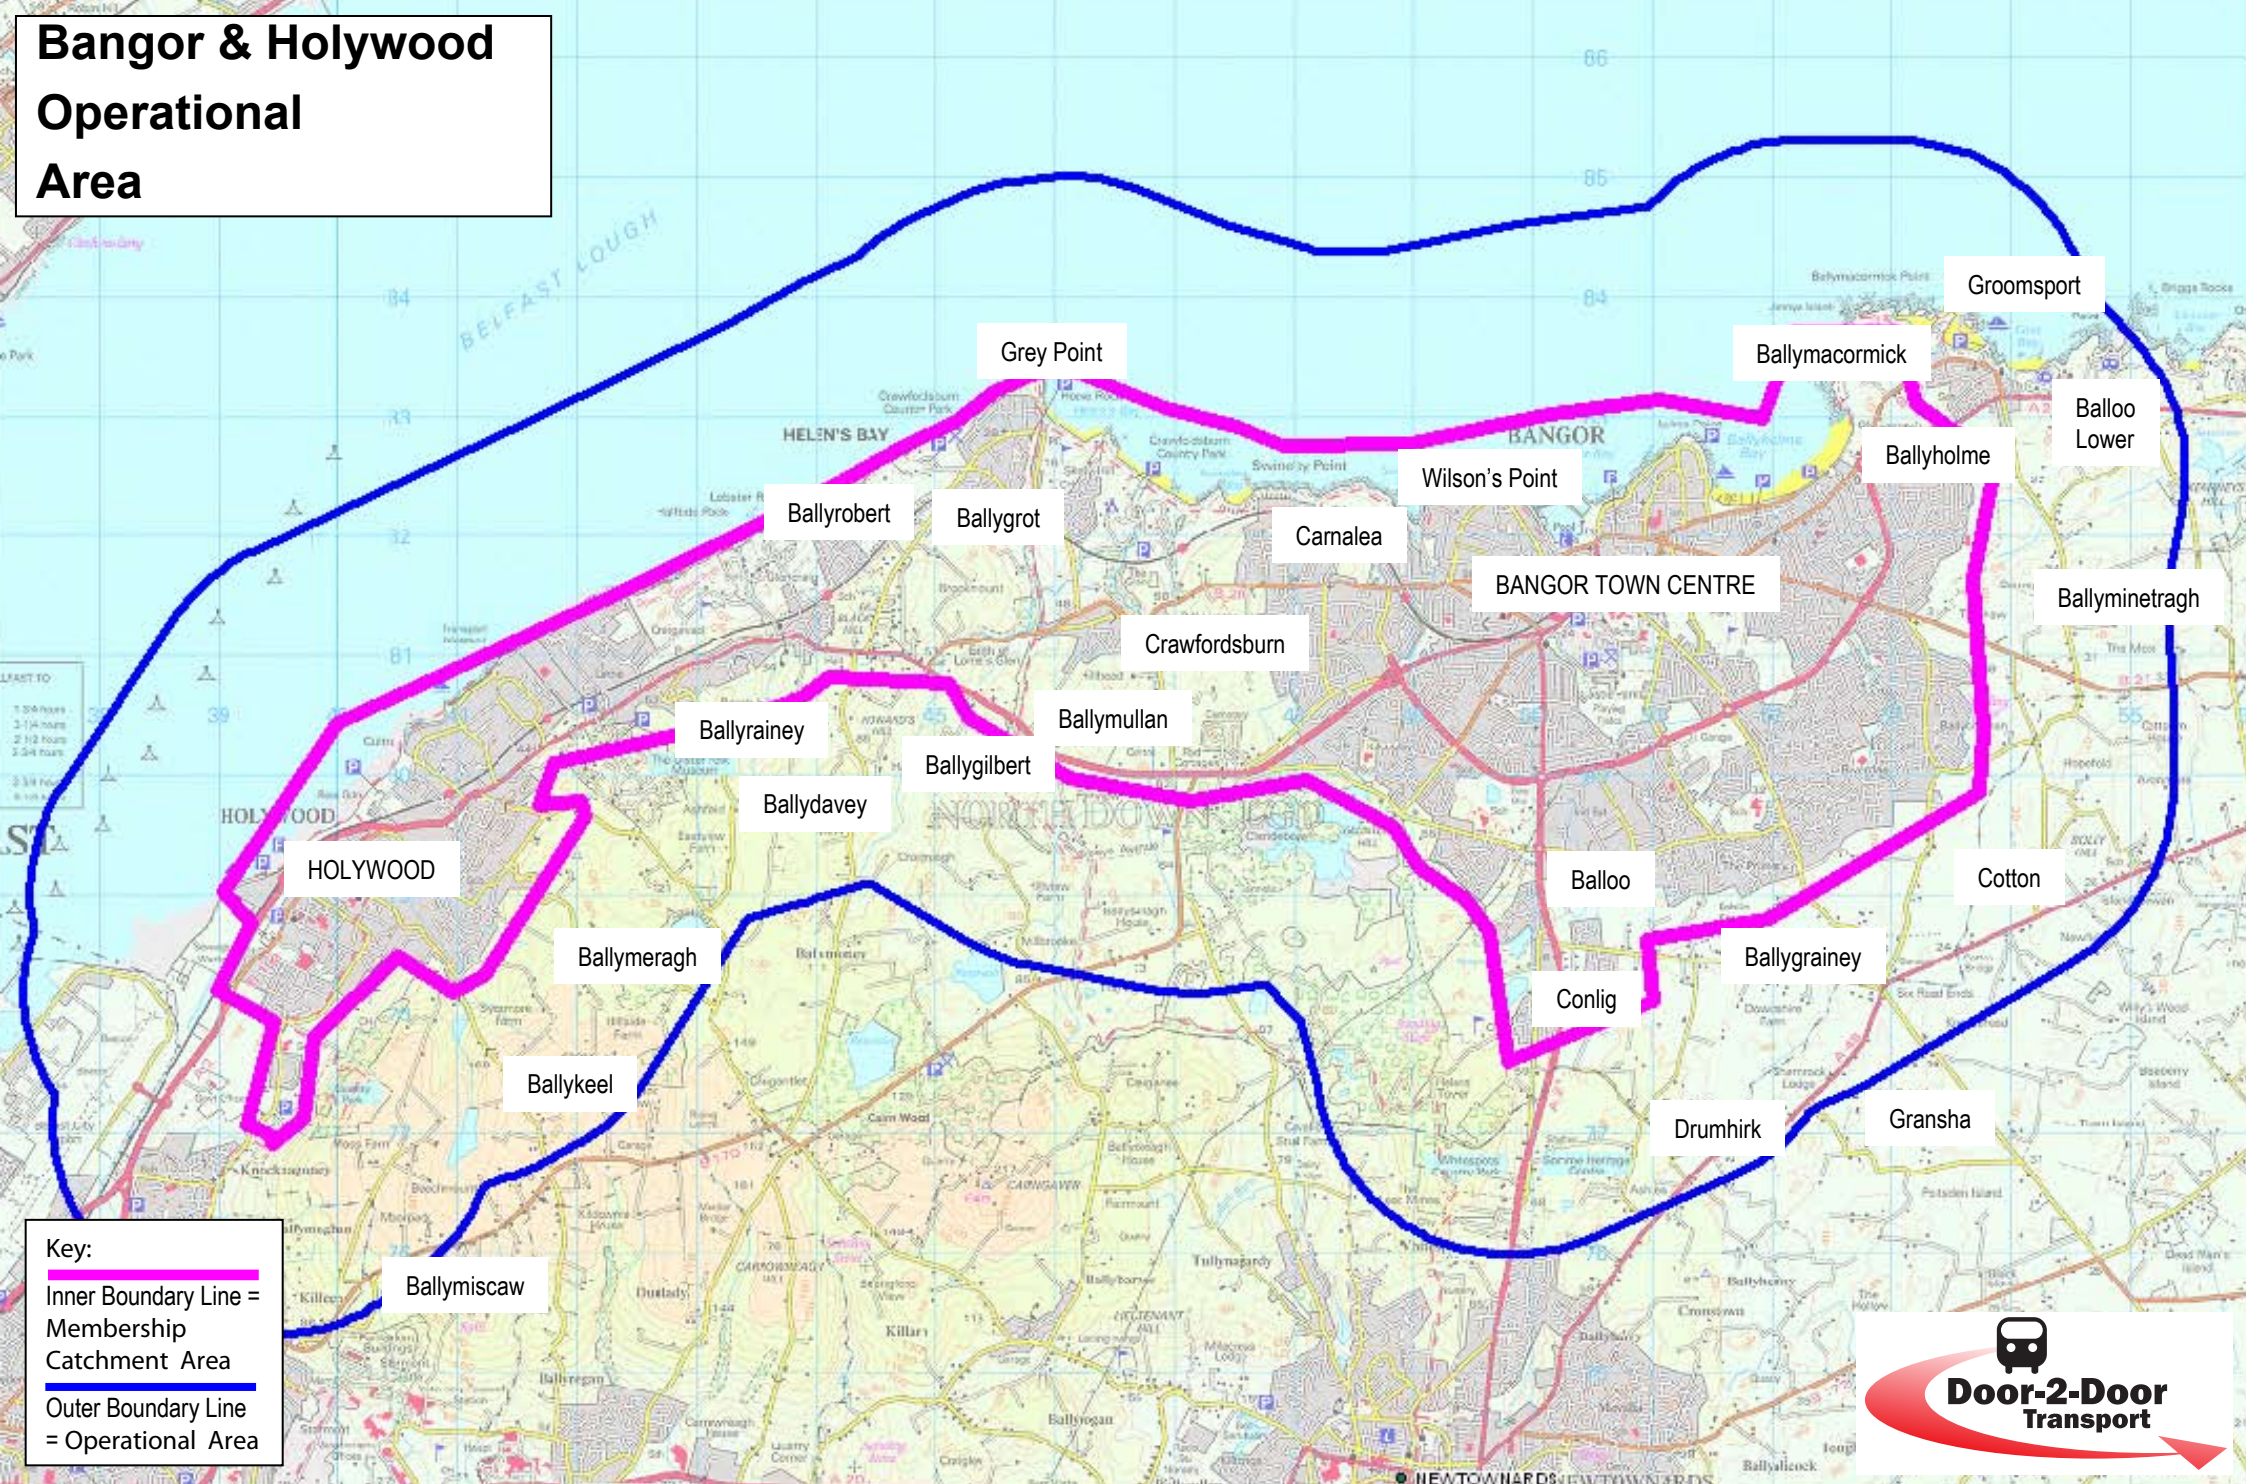

Bangor & Holywood Operational Area

Key:
 Inner Boundary Line = Membership Catchment Area
 Outer Boundary Line = Operational Area