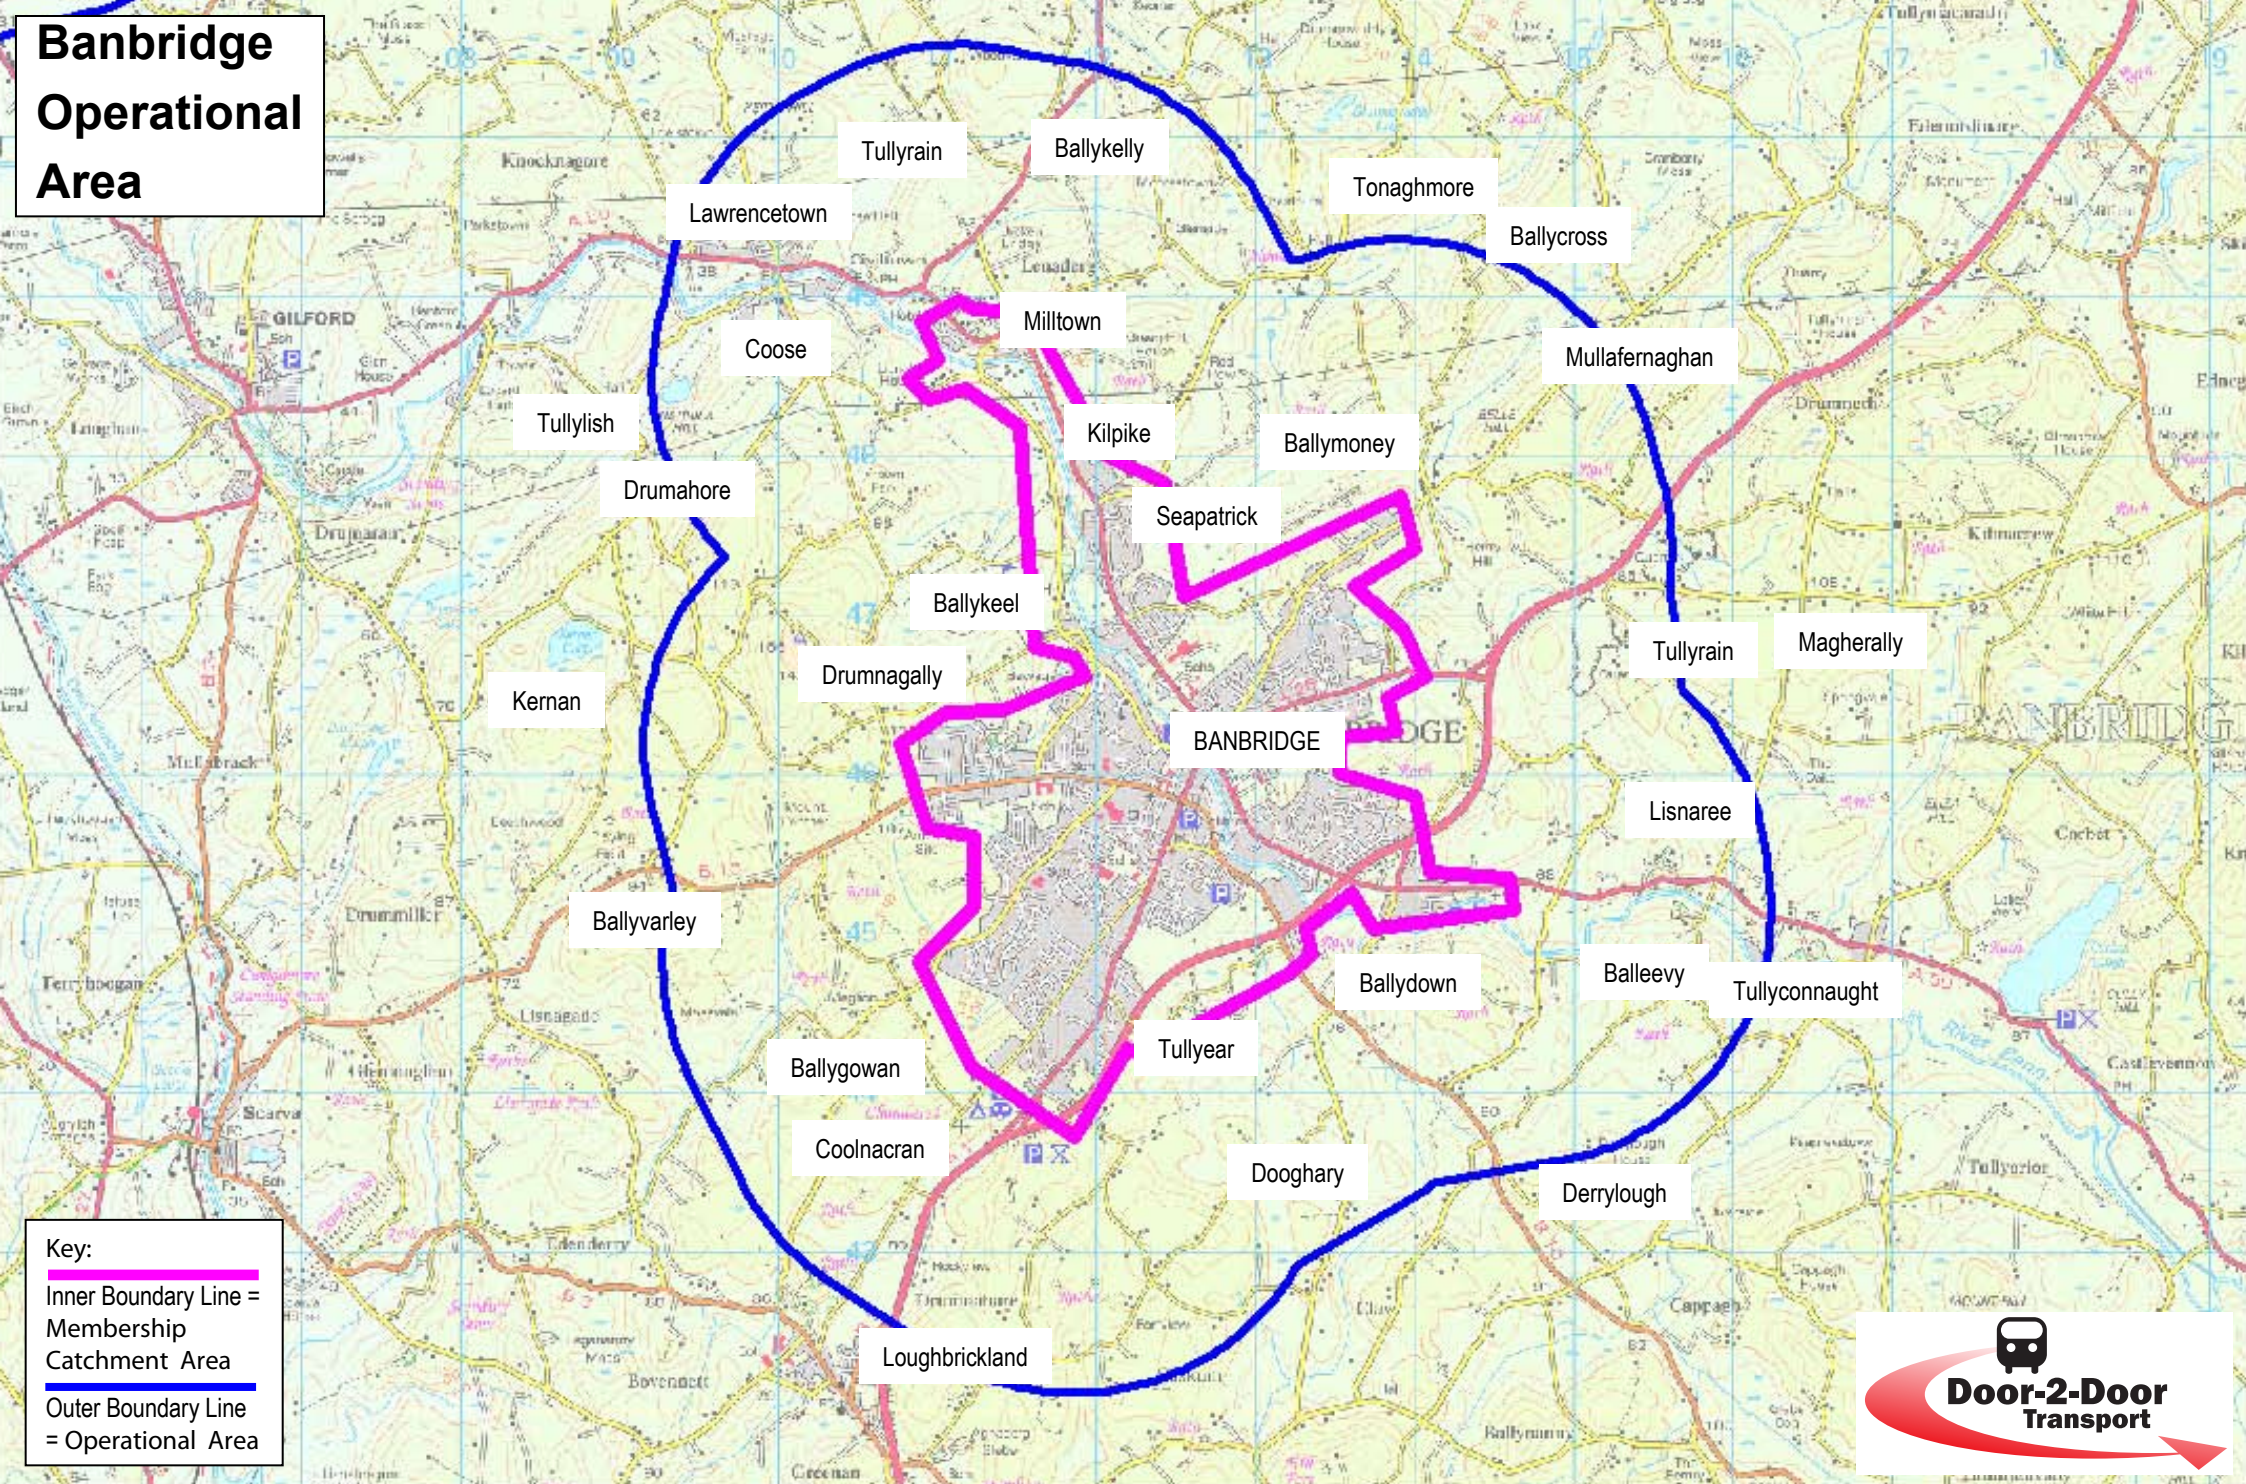

Banbridge Operational Area

Key:
 Inner Boundary Line =
 Membership
 Catchment Area
 Outer Boundary Line
 = Operational Area