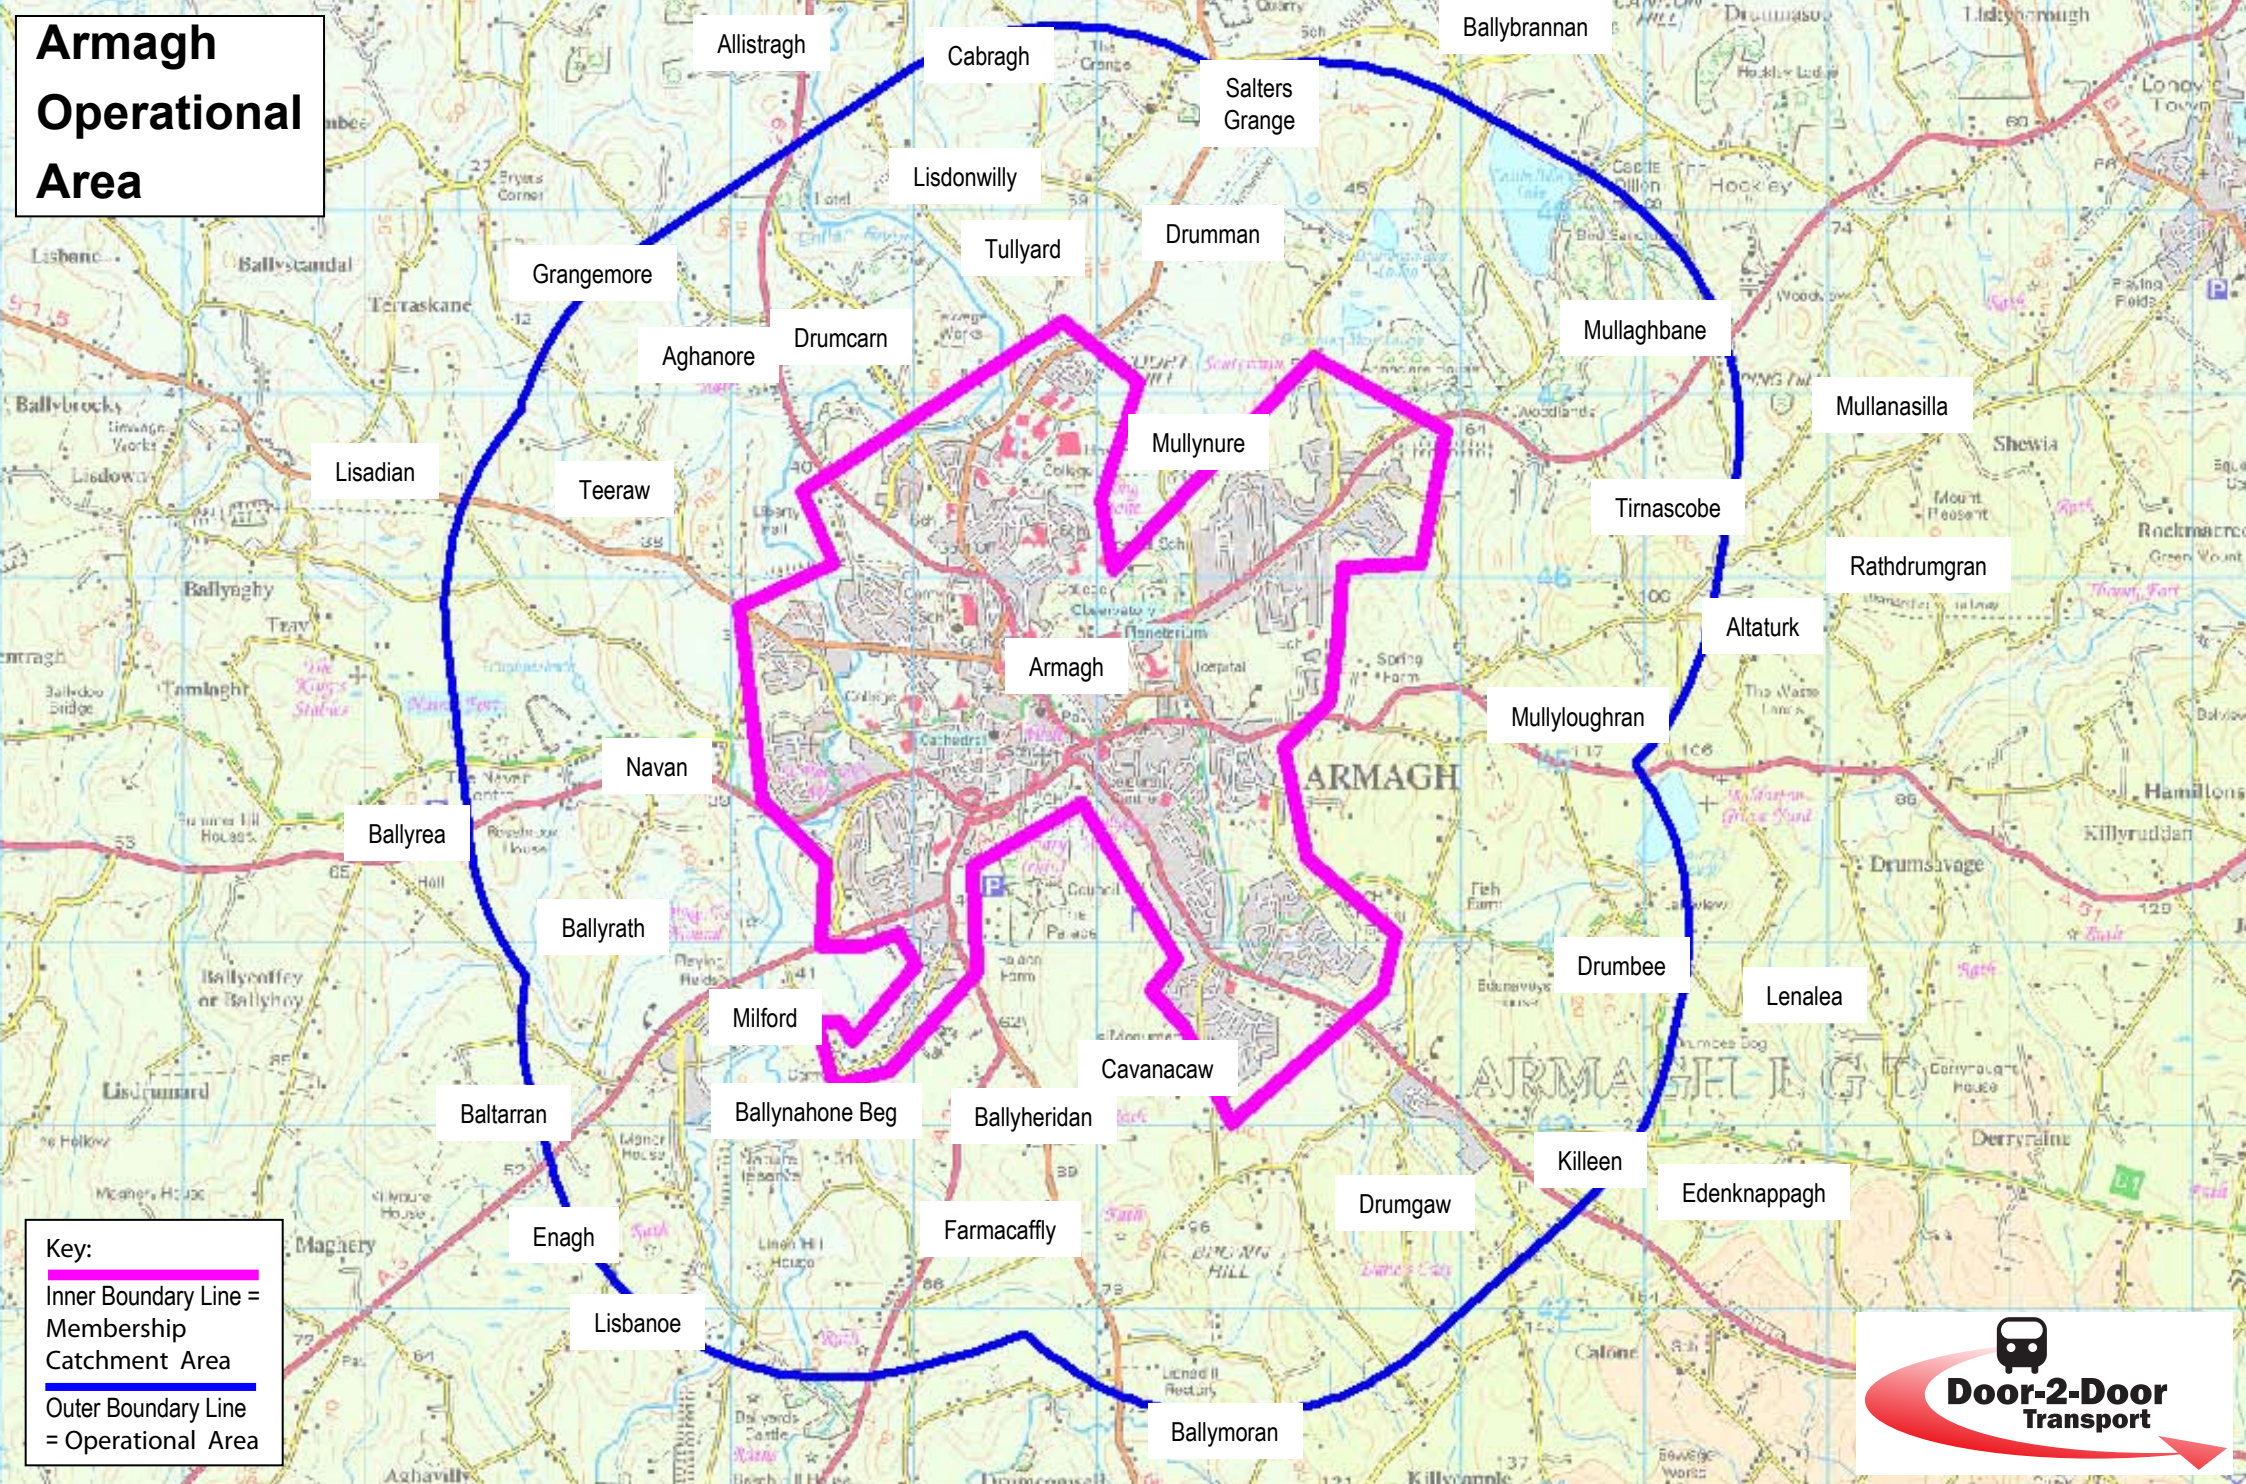

Armagh Operational Area

Key:
 Inner Boundary Line = Membership Catchment Area
 Outer Boundary Line = Operational Area